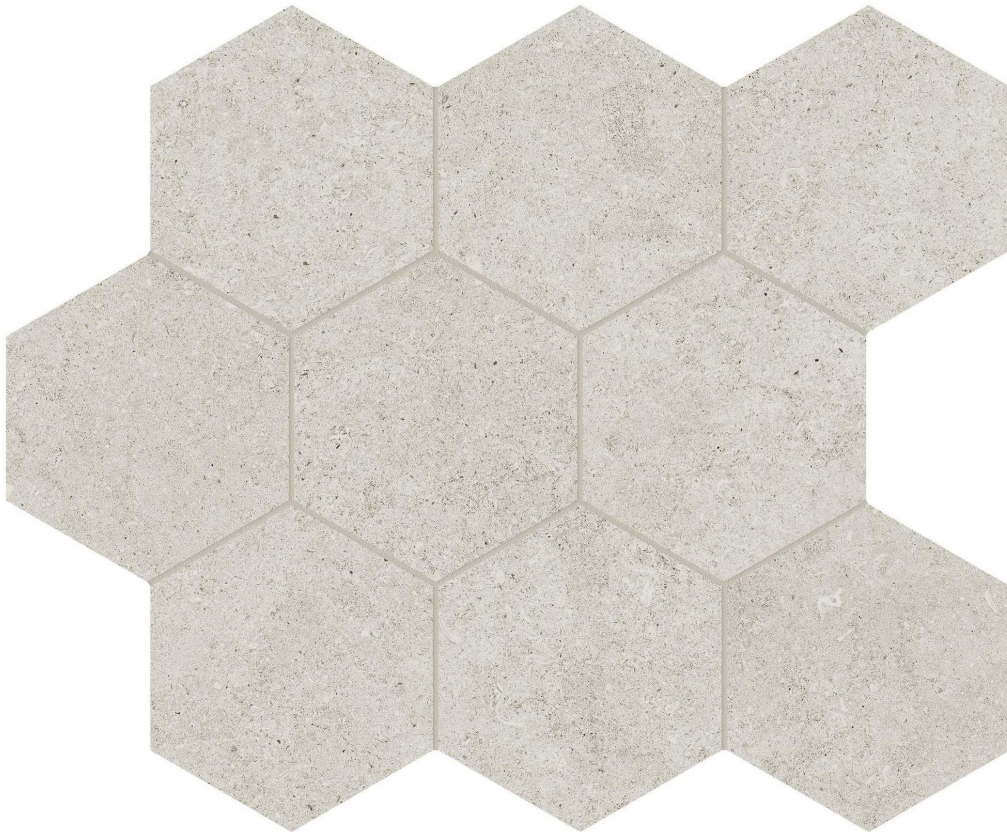

WORLD TILE

PRODUCT

LITHOFORM 4\ " HEX CROSSCUT COAST

Tile | 10.5"x12" | Porcelain

TECHNICAL DATA

CODE: AC8510-00320

NAME: Lithoform 4" Hex Crosscut Coast

SIZE: 10.5"x12"

SERIES: Lithoform

FINISH: Organic Matte

LOOK: Stone Look

EDGE: Rectified

FAMILY: Tile

SPECIAL ORDER: Special Order

STYLE: Contemporary

SUITABLE FOR: Indoor| Outdoor

TYPOLOGY: Porcelain

TYPE OF PIECE: Mosaic

USE: Floor and Wall

NOTES: This product is special order and cannot be cancelled, returned, or refunded.

PACKING

Size	Product type	BOX			PALLET		
		pcs	sqft	lb	boxes	sqft	lb
10.5\"x12\"	Mosaic	10	7.86		45		