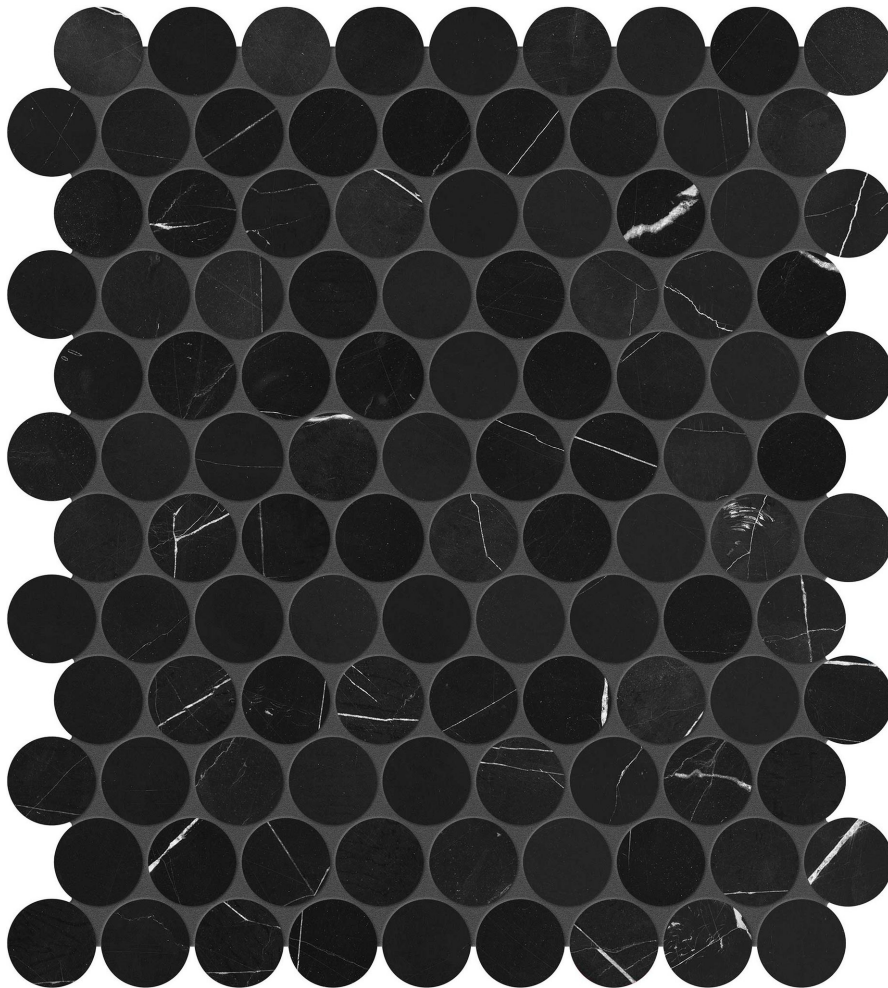

WORLD TILE

PRODUCT

GALAXIA NERO 1.25 PENNY ROUND MOSAIC

Stone | 10"x14" | Marble

TECHNICAL DATA

CODE: AS5001-03040

NAME: Galaxia Nero 1.25 Penny Round Mosaic

SIZE: 10"x14"

SERIES: Galaxia Nero

FINISH: Polished

FAMILY: Stone

MOSAIC CHIP SIZE: 1.25"x1.25"

BILLING UNIT: SF

SUITABLE FOR: Indoor|Shower

TYPOLOGY: Marble

TYPE OF PIECE: Mosaic