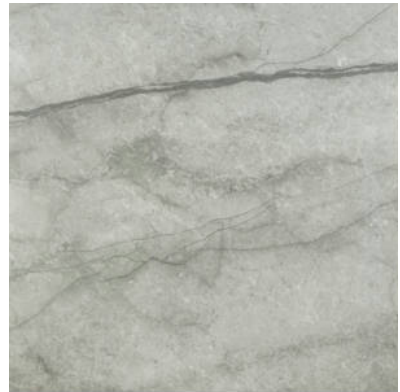

### ROMA ARGENTO POLISHED 24X24

---

Tile | 24"x24" | Glazed Porcelain

## TECHNICAL DATA

CODE: QULX-RO-3PN  
NAME: Roma Argento Polished 24X24  
SIZE: 24"x24"  
SERIES: Luxury  
FINISH: Polished  
LOOK: Marble Look  
EDGE: Rectified  
FAMILY: Tile  
FROST RESISTANCE: Yes  
PEI: 4  
BILLING UNIT: SF  
STYLE: Contemporary  
SUITABLE FOR: Indoor|Shower  
TYPOLOGY: Glazed Porcelain  
TYPE OF PIECE: Field Tile  
USE: Floor and Wall