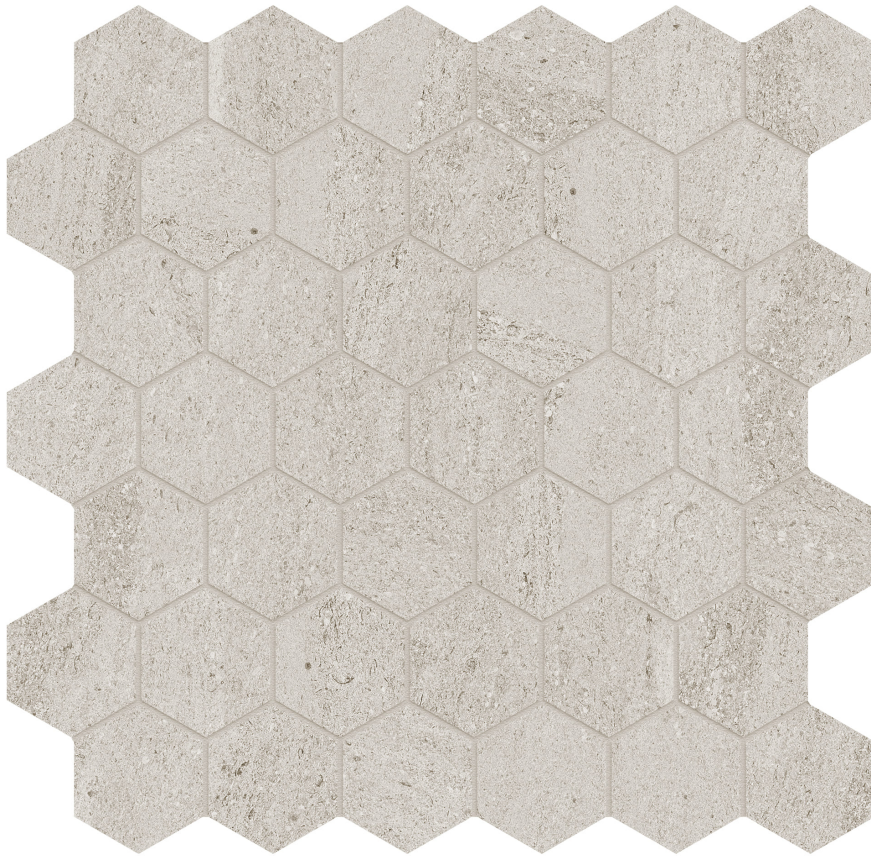

WORLD TILE

PRODUCT

LITHOFORM 2\'' HEX VEINCUT COAST

Tile | 12"x12" | Porcelain

TECHNICAL DATA

CODE: AC8510-00360

NAME: Lithoform 2" Hex Veincut Coast

SIZE: 12"x12"

SERIES: Lithoform

FINISH: Organic Matte

LOOK: Stone Look

EDGE: Rectified

FAMILY: Tile

SPECIAL ORDER: Special Order

STYLE: Contemporary

SUITABLE FOR: Indoor| Outdoor

TYPOLOGY: Porcelain

TYPE OF PIECE: Mosaic

USE: Floor and Wall

NOTES: This product is special order and cannot be cancelled, returned, or refunded.

PACKING

Size	Product type	BOX			PALLET		
		pcs	sqft	lb	boxes	sqft	lb
12"x12"	Mosaic	10	9.69		45		