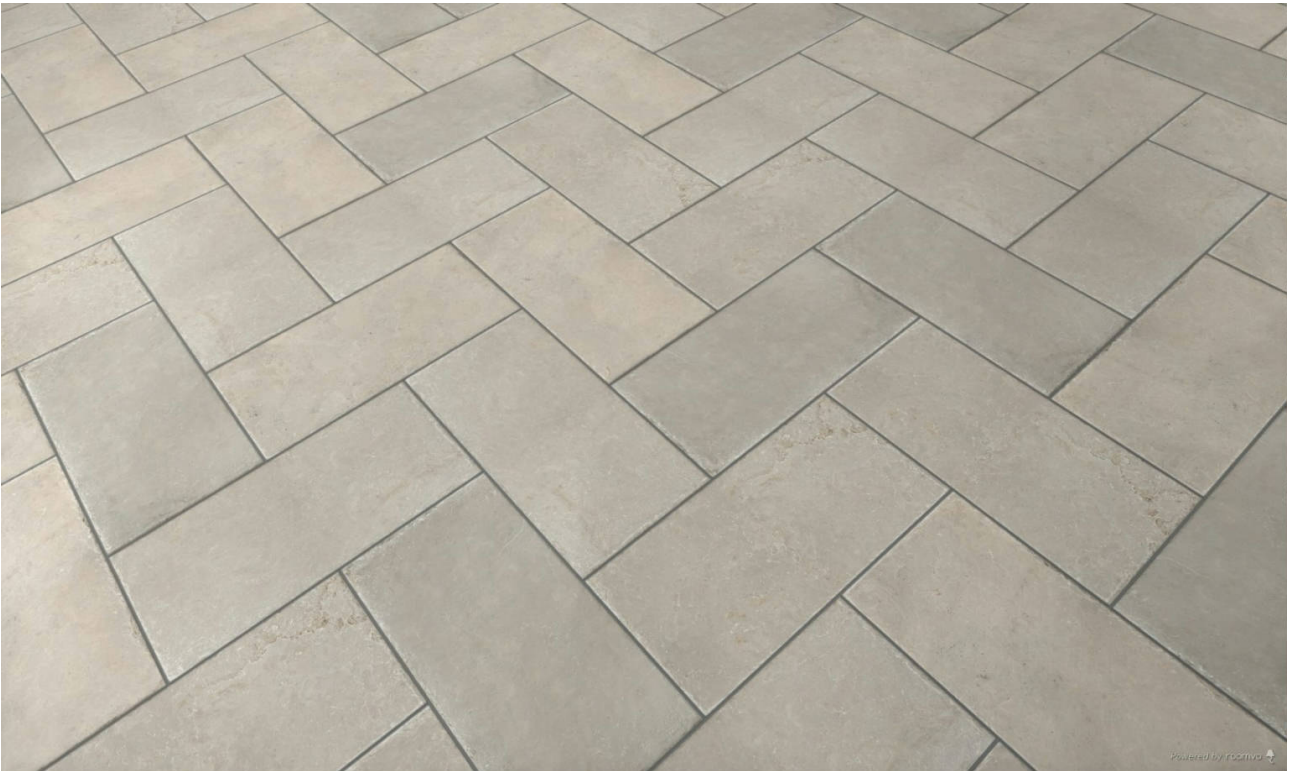

WORLD TILE

PRODUCT
ERICE TAUPE 12X24"

Tile | 12"x24" | Porcelain

GRAPHIC VARIETY

DETAILS

ROOM SCENES

TECHNICAL DATA

CODE: QUEL-ER-1
NAME: Erice Taupe 12X24"
SIZE: 12"x24"
SERIES: Elevation
FINISH: Natural
LOOK: Stone Look
EDGE: Rectified
FAMILY: Tile
FROST RESISTANCE: Yes
PEI: 4
BILLING UNIT: SF
STYLE: Traditional
SUITABLE FOR: |Indoor|Shower
TYPOLOGY: Porcelain
THICKNESS (APH): 10 mm
TYPE OF PIECE: Field Tile
USE: Floor and Wall