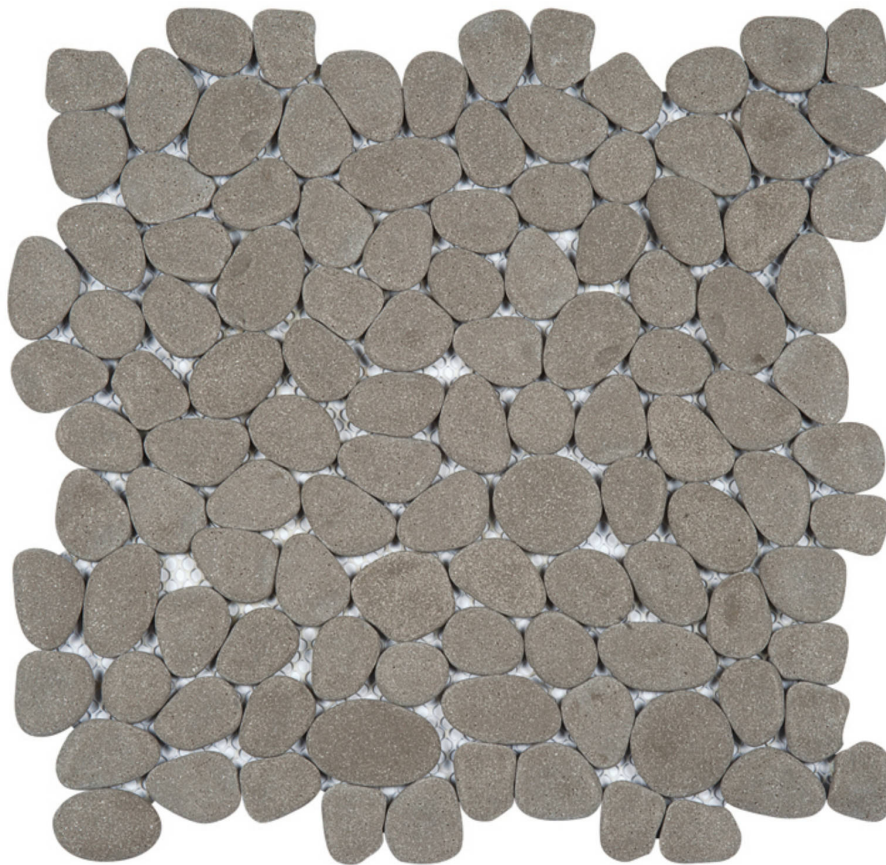

WORLD TILE

PRODUCT

GREY RECONSTITUTED PEBBLE INTERLOCKING MOSAIC

Mosaic and Decorative Tile | 12"x12" | Natural Stone

TECHNICAL DATA

CODE: RVCHAWP028
NAME: Grey Reconstituted Pebble Interlocking Mosaic
SIZE: 12"x12"
SERIES: Chelsea Collection
LOOK: Multi-Look Mosaics
FAMILY: Mosaic and Decorative Tile
BILLING UNIT: SH
SUITABLE FOR: Backsplash, Indoor
TYPOLOGY: Natural Stone
TYPE OF PIECE: Mosaic
USE: Floor and Wall