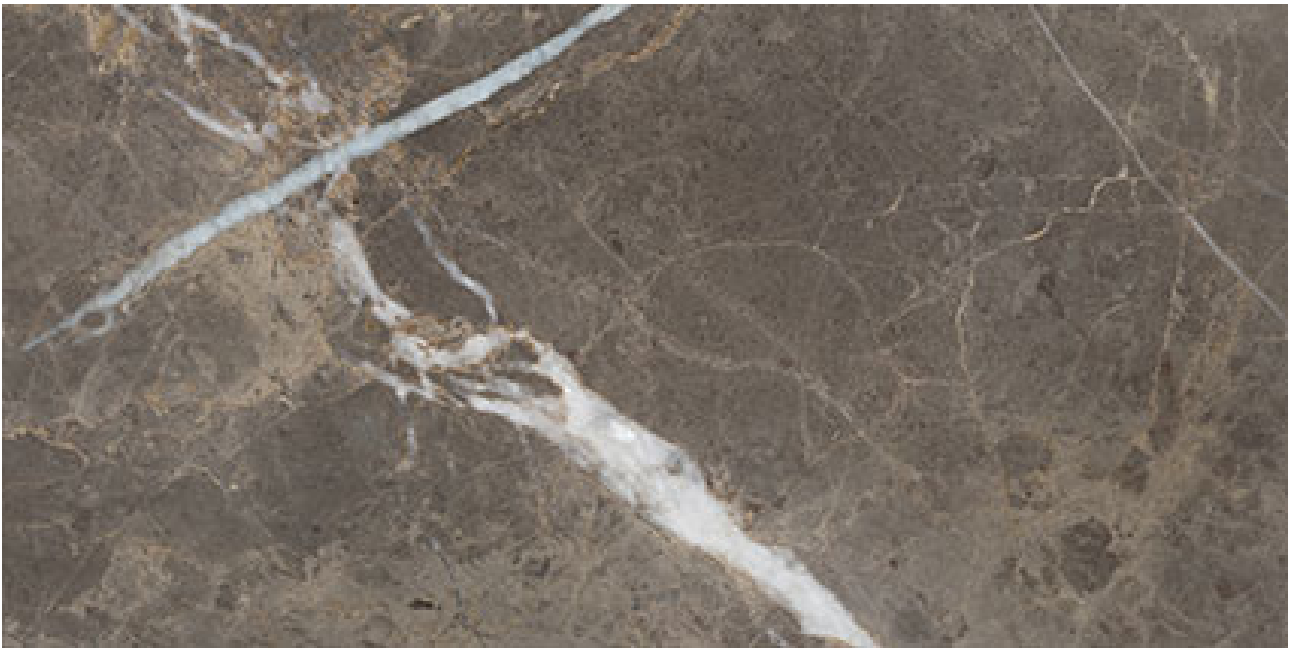

WORLD TILE

PRODUCT

ROYAL STONEWORKS 12X24 REGAL BROWN MARBLE HONED

Tile | 12"x24" | Porcelain

TECHNICAL DATA

CODE: QUSW-RM-5H

NAME: Royal Stoneworks 12X24 Regal Brown Marble Honed

SIZE: 12"x24"

SERIES: Royal Stoneworks

FINISH: Honed

LOOK: Stone Look

EDGE: Rectified

FAMILY: Tile

FROST RESISTANCE: Yes

SHADE VARIATION: V3

SPECIAL ORDER: Special Order

STYLE: Contemporary

SUITABLE FOR: Indoor|Shower

TPOLOGY: Porcelain

TYPE OF PIECE: Field Tile

USE: Floor and Wall

NOTES: This product is special order and cannot be cancelled, returned, or refunded.

PACKING

Size	Product type	BOX			PALLET		
		pcs	sqft	lb	boxes	sqft	lb
12"x24"	Field Tile	6	11.52		48		