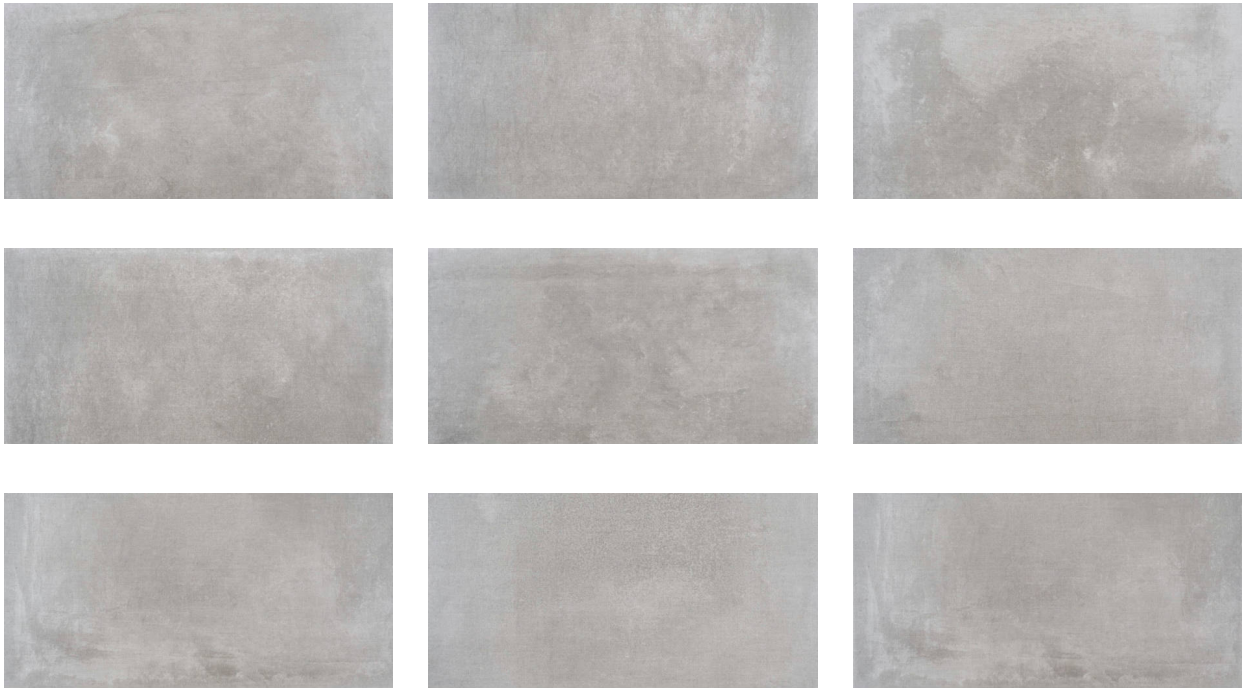

# WORLD TILE

---

**PRODUCT**  
**BROADWAY SILVER 12X24**

---

Tile | 12"x24" | Porcelain

## GRAPHIC VARIETY

## TECHNICAL DATA

CODE: QUUR-BR-1N  
NAME: Broadway Silver 12X24  
SIZE: 12"x24"  
SERIES: Urban  
FINISH: Matt  
LOOK: Concrete  
FAMILY: Tile  
FROST RESISTANCE: Yes  
PEI: 4  
BILLING UNIT: SF  
STYLE: Contemporary  
SUITABLE FOR: Indoor  
TYPOLOGY: Porcelain  
TYPE OF PIECE: Field Tile  
USE: Floor and Wall