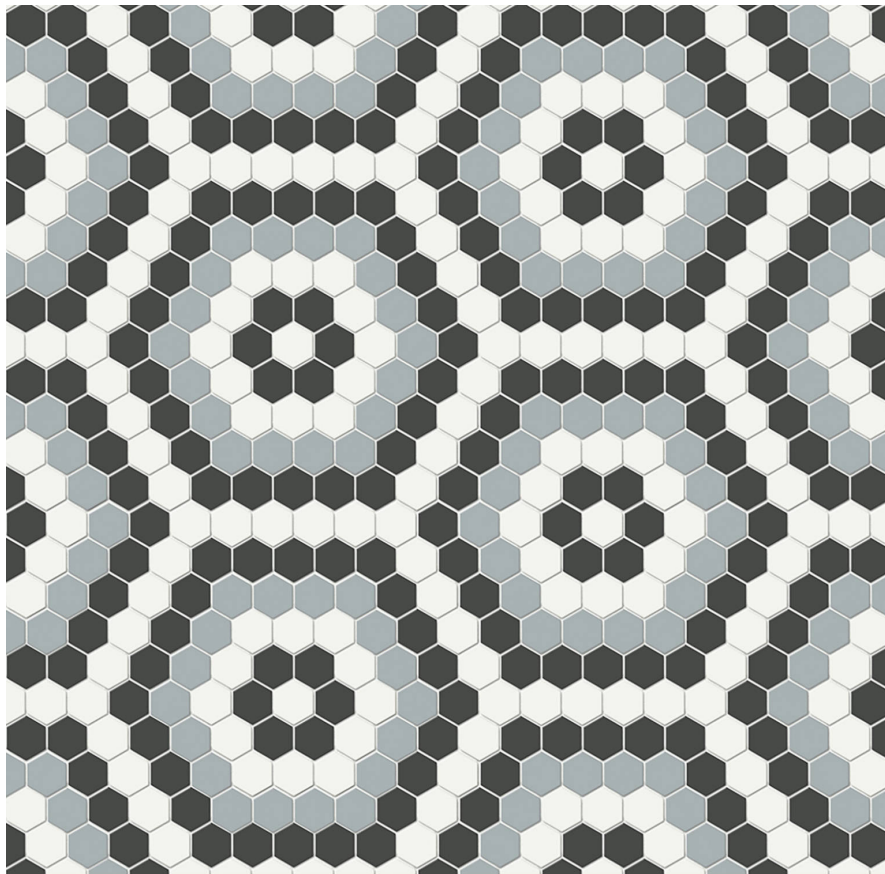

WORLD TILE

PRODUCT

DAWN BLEND MATTE HEXAGON PATTERN MOSAIC

Tile | 8.31"x14.45" | Porcelain

TECHNICAL DATA

CODE: QUTR-DA-M22M
NAME: Dawn Blend Matte Hexagon Pattern Mosaic
SIZE: 8.31"x14.45"
SERIES: Traditions
FINISH: Matt
LOOK: Mono-Color
FAMILY: Tile
FROST RESISTANCE: Yes
MOSAIC CHIP SIZE: Mesh-Mounted
BILLING UNIT: SF
STYLE: Classic
SUITABLE FOR: Backsplash,Indoor
TYPOLOGY: Porcelain
TYPE OF PIECE: Mosaic
USE: Floor and Wall