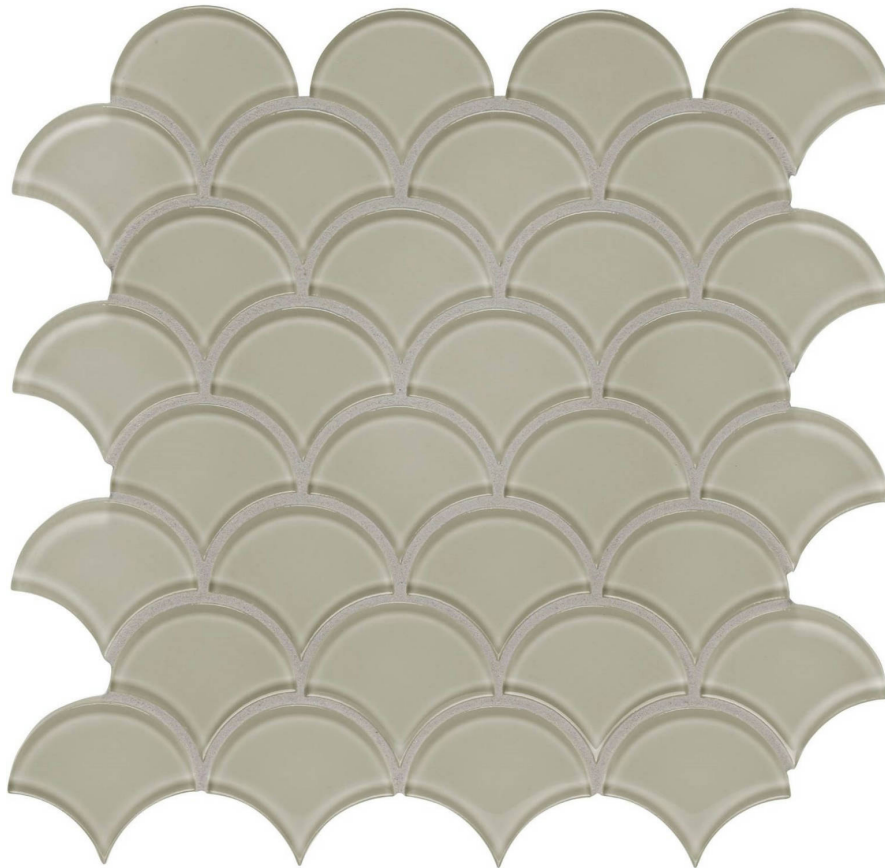

WORLD TILE

PRODUCT EARTH SCALLOP MOSAIC

Mosaic and Decorative Tile | 12"x12" |

TECHNICAL DATA

CODE: AC35-109
NAME: Earth Scallop Mosaic
SIZE: 12"x12"
SERIES: Bliss Element
FINISH: Gloss
LOOK: Glass
FAMILY: Mosaic and Decorative Tile
MOSAIC CHIP SIZE: Mesh-Mounted
BILLING UNIT: SF
STYLE: Classic
SUITABLE FOR: Indoor|Outdoor
TYPE OF PIECE: Mosaic
USE: Wall only