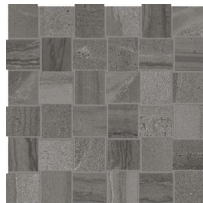

WORLD TILE

SERIES ARCADIA

Stone Look | | Glazed Porcelain

A warm and welcoming atmosphere wrapped in natural earthy tones.

PRODUCTS

Arcadia 12X24 Ferrara Polished
12"x24" | Glazed Porcelain

Arcadia 12X24 Trentino Polished
12"x24" | Glazed Porcelain

Arcadia 12X24 Valle D'Aosta
12"x24" | Glazed Porcelain

Arcadia 12X24F Ferrara Matte
12"x24" | Glazed Porcelain

Arcadia 2X2 Basketweave Ferrara Matte
12"x12" | Glazed Porcelain

Arcadia 2X2 Basketweave Lombardy Matte
12"x12" | Glazed Porcelain

Arcadia 2X2 Basketweave Trentino Matte
12"x12" | Glazed Porcelain

Arcadia 2X2 Basketweave Valle D'Aosta
12"x12" | Glazed Porcelain

Arcadia 3X12 Sb Ferrara Matte
3"x12" | Glazed Porcelain

Arcadia 3X12 Sb Ferrara Polished
3"x12" | Glazed Porcelain