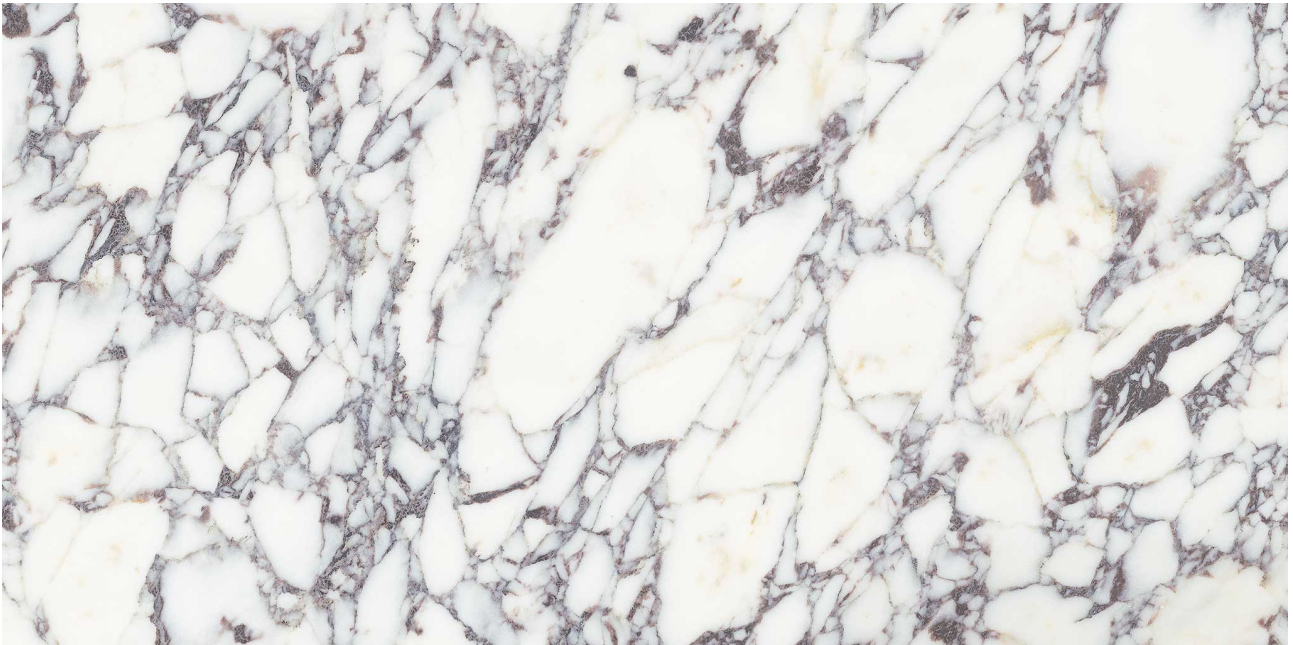

WORLD TILE

PRODUCT
VIOLA ROCCIA 12X24

Stone | 12"x24" | Marble

TECHNICAL DATA

CODE: AS5000-05620

NAME: Viola Roccia 12x24

SIZE: 12"x24"

SERIES: Viola Roccia

FINISH: Honed

EDGE: Straight Edge

FAMILY: Stone

BILLING UNIT: SF

SUITABLE FOR: Indoor|Shower

TYPOLOGY: Marble

TYPE OF PIECE: Field Tile

USE: Floor and Wall