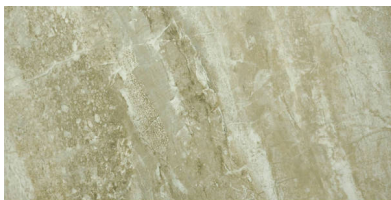

WORLD TILE

PRODUCT
CONGO 12X24

Tile | 12"x24" | Porcelain

GRAPHIC VARIETY

TECHNICAL DATA

CODE: QURI-CO-1
NAME: Congo 12X24
SIZE: 12"x24"
SERIES: River Series
FINISH: Matt
LOOK: Marble Look
FAMILY: Tile
FROST RESISTANCE: Yes
PEI: 4
BILLING UNIT: SF
STYLE: Classic
SUITABLE FOR: Indoor
TYPOLOGY: Porcelain
TYPE OF PIECE: Field Tile
USE: Floor and Wall