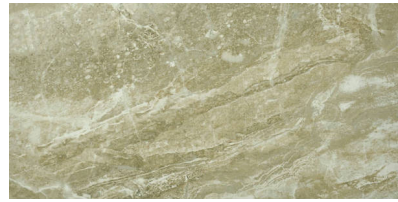

WORLD TILE

PRODUCT
CONGO 12X24

Tile | 12"x24" | Porcelain

GRAPHIC VARIETY

TECHNICAL DATA

CODE: QURI-CO-1
NAME: Congo 12X24
SIZE: 12"x24"
SERIES: River Series
FINISH: Matt
LOOK: Marble Look
FAMILY: Tile
FROST RESISTANCE: Yes
PEI: 4
BILLING UNIT: SF
STYLE: Classic
SUITABLE FOR: Indoor
TYPOLOGY: Porcelain
TYPE OF PIECE: Field Tile
USE: Floor and Wall