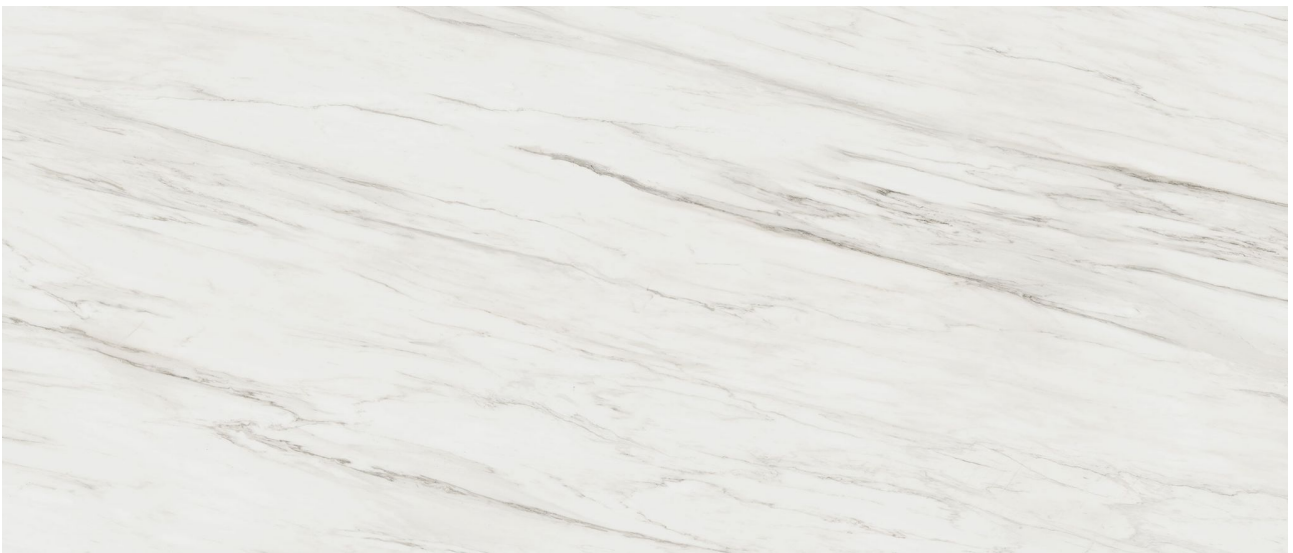

WORLD TILE

PRODUCT

ROYAL STONWORKS 48X110 ITALIAN CREAM VEIN HONED

Tile | 48"x110" | Sintered Slab

ROOM SCENES

TECHNICAL DATA

CODE: QUSW-IC-2H
NAME: Royal Stoneworks 48X110 Italian Cream Vein Honed
SIZE: 48"x110"
SERIES: Royal Stoneworks
FINISH: Honed
LOOK: Stone Look
EDGE: Rectified
FAMILY: Tile
FROST RESISTANCE: Yes
SPECIAL ORDER: Special Order
STYLE: Contemporary
SUITABLE FOR: Indoor|Shower
TYPOLOGY: Sintered Slab
TYPE OF PIECE: Field Tile
USE: Floor and Wall