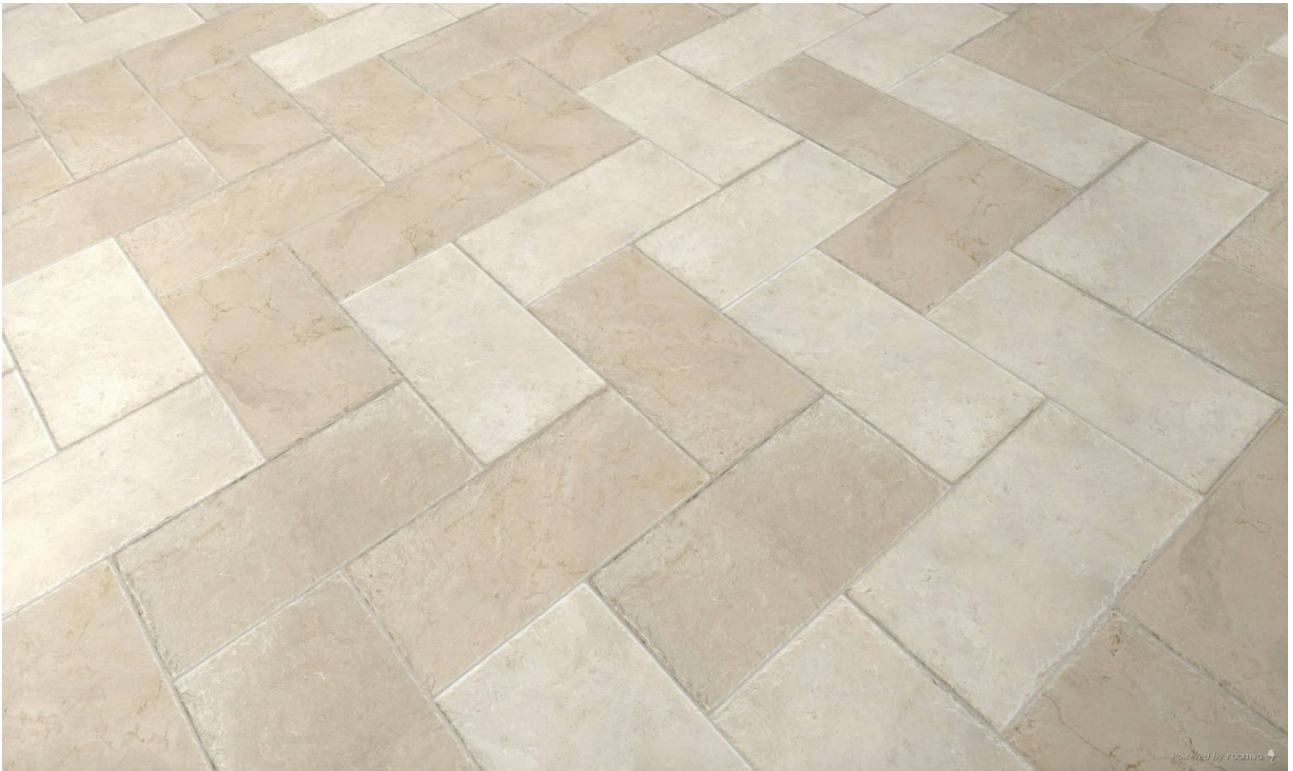

WORLD TILE

PRODUCT
DOR SAND 12X24\"

Tile | 12"x24" | Porcelain

GRAPHIC VARIETY

TECHNICAL DATA

CODE: QUEL-DO-1
NAME: Dor Sand 12X24"
SIZE: 12"x24"
SERIES: Elevation
FINISH: Natural
LOOK: Stone Look
EDGE: Rectified
FAMILY: Tile
FROST RESISTANCE: Yes
PEI: 4
BILLING UNIT: SF
STYLE: Traditional
SUITABLE FOR: |Indoor|Shower
TYPOLOGY: Porcelain
THICKNESS (APH): 10 mm
TYPE OF PIECE: Field Tile
USE: Floor and Wall