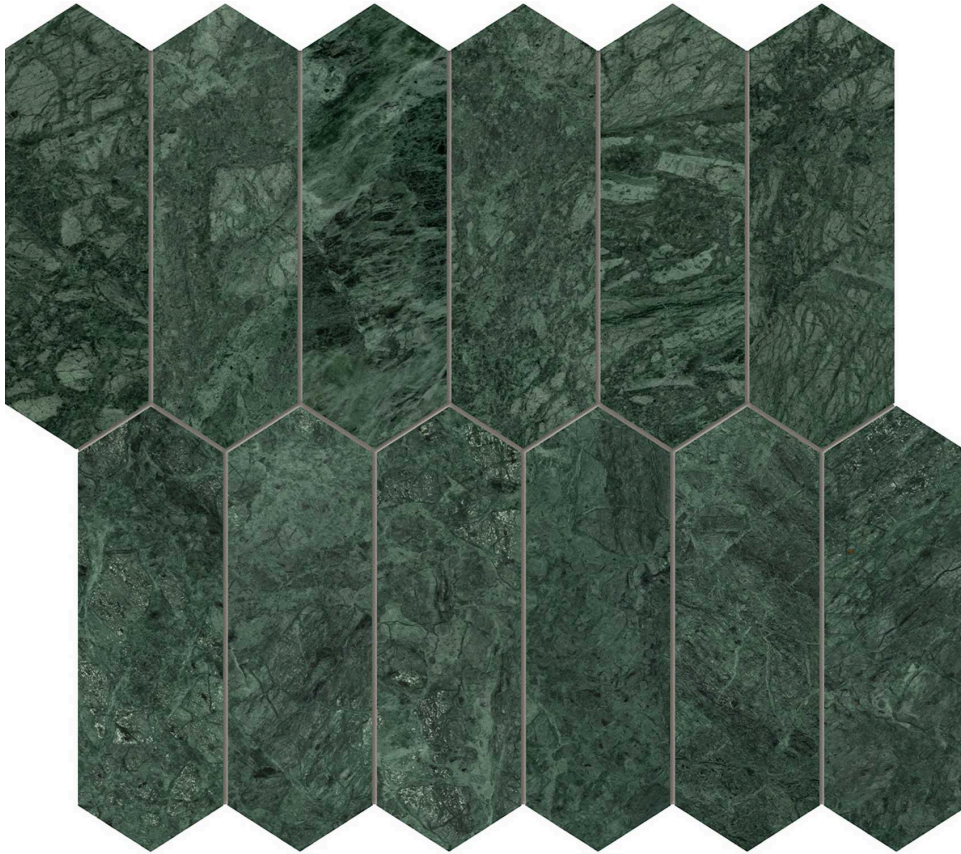

# WORLD TILE

---

### DIOSA VERDE 2X6 PICKET MOSAIC

---

Stone | 10.5"x12" | Marble

## TECHNICAL DATA

CODE: AS5001-03350

NAME: Diosa Verde 2x6 Picket Mosaic

SIZE: 10.5"x12"

SERIES: Diosa Verde

FINISH: Polished

FAMILY: Stone

MOSAIC CHIP SIZE: 2"x6"