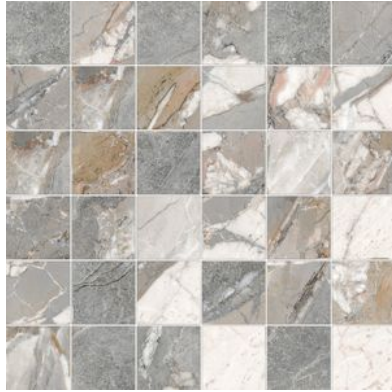

# WORLD TILE

---

**PRODUCT**  
**DYNASTY GREY 2X2 MOSAIC**

---

Tile | 12"x12" | Porcelain

## GRAPHIC VARIETY

## TECHNICAL DATA

CODE: QUDY-GR-M1  
NAME: Dynasty Grey 2X2 Mosaic  
SIZE: 12"x12"  
SERIES: Dynasty  
FINISH: Matt  
LOOK: Marble Look  
BREAKING STRENGTH (APH): min. 35 N/mm<sup>2</sup>  
CHEMICAL RESISTANCE (APH): Not Affected  
FAMILY: Tile  
FROST RESISTANCE: Yes  
MOSAIC CHIP SIZE: 2"x2"  
PEI: 4  
BILLING UNIT: SF  
SHADE VARIATION: V4  
STAIN RESISTANCE (APH): Not Affected  
STYLE: Traditional  
SUITABLE FOR: Indoor, Outdoor, Pool, Backsplash, Shower  
TYPOLOGY: Porcelain  
THICKNESS (APH): 8.5 Mm  
TYPE OF PIECE: Mosaic  
USE: Floor and Wall  
WATER ABSORPTION (APH): <=0.5%