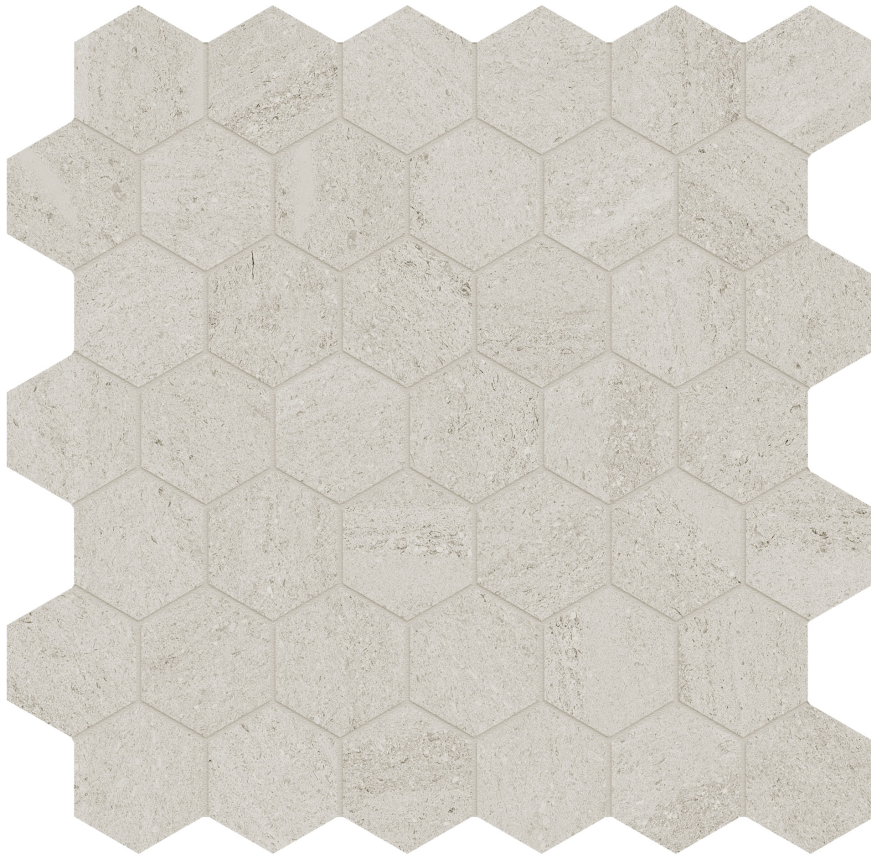

WORLD TILE

PRODUCT

LITHOFORM 2\"/>Hex Veincut Dunes

Tile | 12"x12" | Porcelain

TECHNICAL DATA

CODE: AC8510-00350

NAME: Lithoform 2" Hex Veincut Dunes

SIZE: 12"x12"

SERIES: Lithoform

FINISH: Organic Matte

LOOK: Stone Look

EDGE: Rectified

FAMILY: Tile

SPECIAL ORDER: Special Order

STYLE: Contemporary

SUITABLE FOR: Indoor| Outdoor

TYPOLOGY: Porcelain

TYPE OF PIECE: Mosaic

USE: Floor and Wall

NOTES: This product is special order and cannot be cancelled, returned, or refunded.

PACKING

Size	Product type	BOX			PALLET		
		pcs	sqft	lb	boxes	sqft	lb
12"x12"	Mosaic	10	9.69		45		