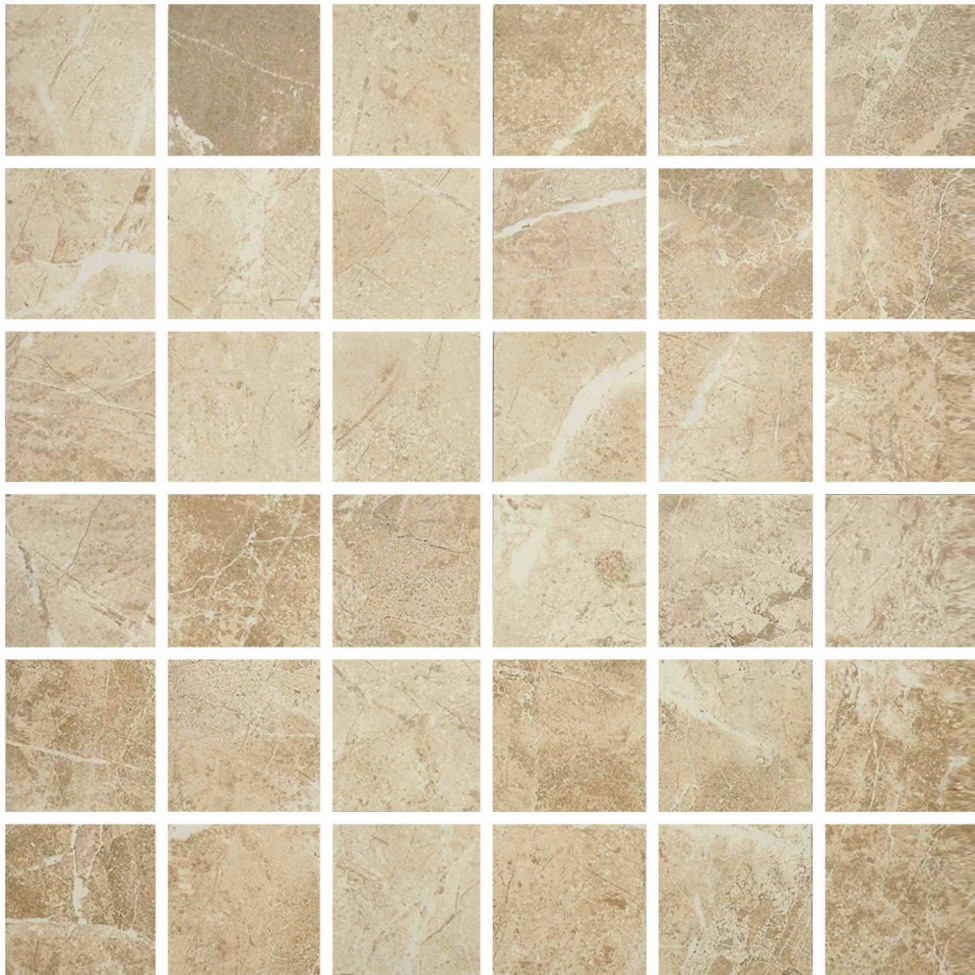

# WORLD TILE

---

## PRODUCT 2X2 SAND MOSAIC

---

Tile | 12"x12" | Glazed Porcelain

## GRAPHIC VARIETY

## TECHNICAL DATA

CODE: AC4501-02180  
NAME: 2X2 Sand Mosaic  
SIZE: 12"x12"  
SERIES: Regency  
FINISH: Matt  
LOOK: Marble Look  
FAMILY: Tile  
FROST RESISTANCE: Yes  
MOSAIC CHIP SIZE: 2"x2"  
BILLING UNIT: SF  
STYLE: Classic  
SUITABLE FOR: Backsplash|Indoor|Shower  
TYPOLOGY: Glazed Porcelain  
TYPE OF PIECE: Mosaic  
USE: Floor and Wall