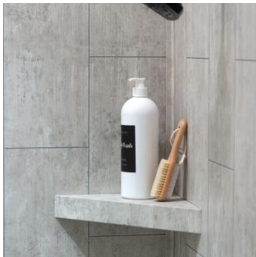

WORLD TILE

SERIES WIND GUST PLUS

Stone Look | | SPC

PRODUCTS

Wind Gust Shower Wall Kit
36x60x78
36"x60"x78" | SPC

Wind Gust Shower Wall Kit 32x60x78
32"x60"x78" | SPC

Wind Gust Shower Wall Kit 30x60x78
30"x60"x78" | SPC

Wind Gust Shower Wall Kit
36x36x78
36"x36"x78" | SPC

Wind Gust Shower Bench 26x18.63x3
26"x18.63"x3" | SPC

Wind Gust Niche 14.5x12 inside
14.5"x12"x2" | SPC

Wind Gust Shower Shelf
14.56x7.12x2
14.5"x12"x2" | SPC