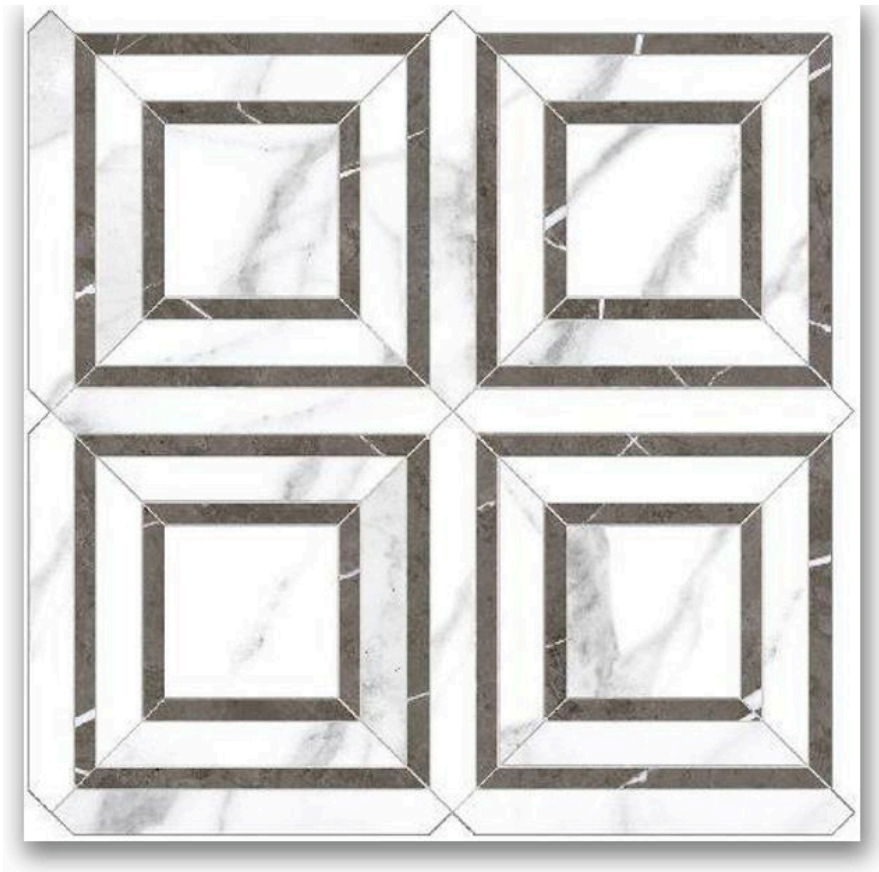

WORLD TILE

PRODUCT

POLISHED LOVE PIAZZA MOSAIC

Tile | 12"x12" | Porcelain

TECHNICAL DATA

CODE: QUAD-LO-M4PN
NAME: Polished Love Piazza Mosaic
SIZE: 12"x12"
SERIES: Ardor
FINISH: Polished
LOOK: Marble Look
EDGE: Rectified
FAMILY: Tile
FROST RESISTANCE: Yes
MOSAIC CHIP SIZE: Mesh-Mounted
BILLING UNIT: SF
STYLE: Contemporary
SUITABLE FOR: Backsplash|Indoor
TYPOLOGY: Porcelain
TYPE OF PIECE: Mosaic
USE: Floor and Wall