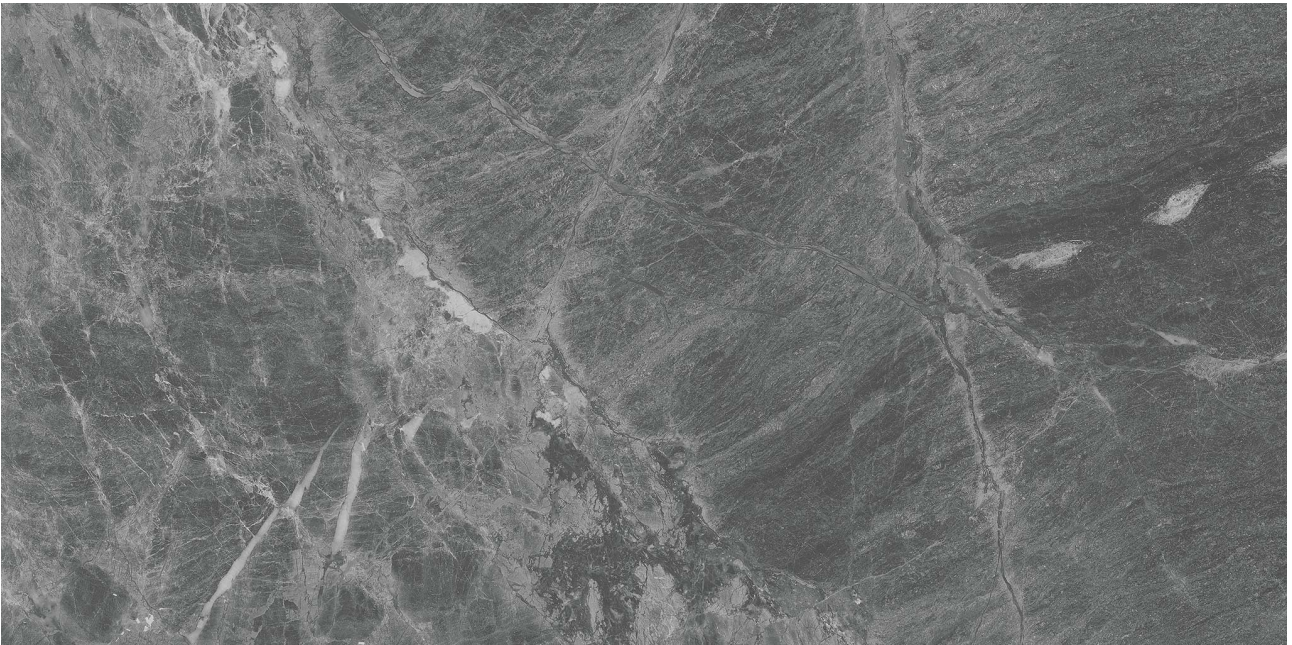

WORLD TILE

PRODUCT
GEMMA MYSTIQUE 12X24

Stone | 12"x24" | Marble

TECHNICAL DATA

CODE: AS5000-05790
NAME: Gemma Mystique 12x24
SIZE: 12"x24"
SERIES: Gemma Mystique
FINISH: Brushed
EDGE: Straight Edge
FAMILY: Stone
BILLING UNIT: SF
SUITABLE FOR: Indoor|Shower
TYPOLOGY: Marble
TYPE OF PIECE: Field Tile
USE: Floor and Wall