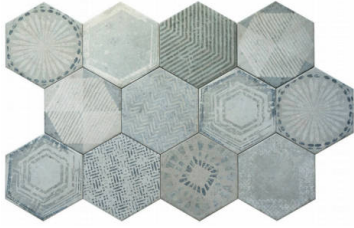

WORLD TILE

SERIES ALMA

Terracotta | | Porcelain

Bring modern sophistication and rustic charm into harmony with the Qualis Ceramica Alma collection. This contemporary terracotta-look porcelain tile offers the timeless appeal of natural materials, reimagined for modern spaces. With its frost-resistant durability, the Alma collection is designed for seamless indoor and outdoor use, making it the perfect choice for walls, floors, and beyond. Available in four striking options—Grey Hexagon, Grey Decor Hexagon, Sand Hexagon, and Sand Decor Hexagon—this collection provides endless design possibilities. The

Decor Hexagons feature nine distinct patterns that are randomly mixed in each carton, ensuring a truly unique and dynamic layout. Whether you're creating an inviting patio, a stylish bathroom, or a cozy kitchen, the Alma collection adds depth, character, and versatility to any project. Transform your space with tiles that combine artistic flair, practicality, and contemporary elegance—experience the beauty of Qualis Ceramica Alma.

PRODUCTS

Alma 5.5X6.3 Grey Decor Hexagon
5.5"x6.3" | Porcelain

Alma 5.5X6.3 Grey Hexagon
5.5"x6.3" | Porcelain

Alma 5.5X6.3 Sand Decor Hexagon
5.5"x6.3" | Porcelain

Alma 5.5X6.3 Terra Hexagon
5.5"x6.3" | Porcelain