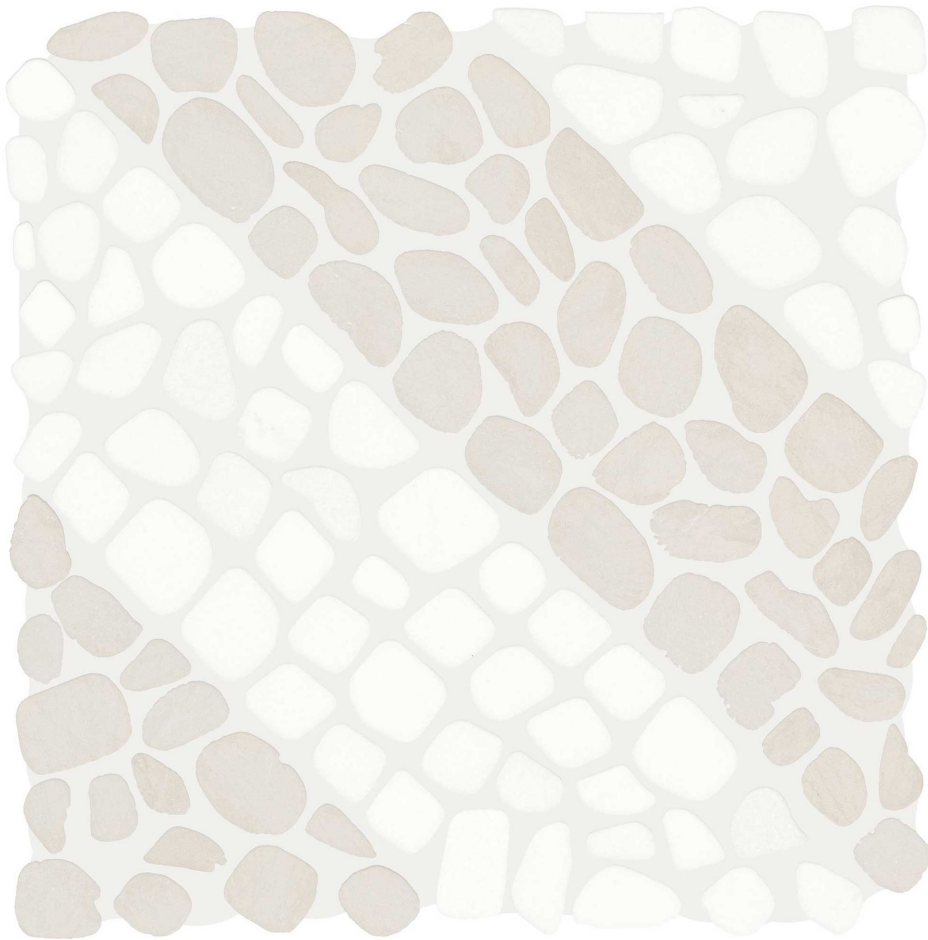

# WORLD TILE

---

### CABANA HORIZON AXIS PEBBLE

---

Stone | 12"x12" | Natural Stone

## TECHNICAL DATA

CODE: AS5001-04510

NAME: Cabana Horizon Axis Pebble

SIZE: 12"x12"

SERIES: Cabana

FINISH: Tumbled

FAMILY: Stone

BILLING UNIT: SF

SUITABLE FOR: Indoor|Shower

TYPOLOGY: Natural Stone

TYPE OF PIECE: Mosaic

USE: Floor and Wall

NOTES: Mosaic sheet sizes are nominal and may vary slightly due to standard manufacturing tolerances.