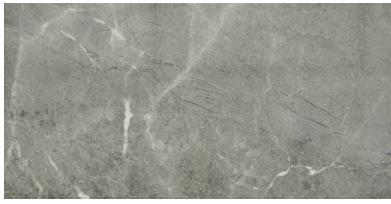

WORLD TILE

PRODUCT 10X20 CARBON

Tile | 10"x20" | Glazed Porcelain

GRAPHIC VARIETY

TECHNICAL DATA

CODE: AC65-021
NAME: 10X20 Carbon
SIZE: 10"x20"
SERIES: Regency
FINISH: Gloss
LOOK: Marble Look
FAMILY: Tile
BILLING UNIT: SF
STYLE: Classic
SUITABLE FOR: Indoor|Shower
TYPOLOGY: Glazed Porcelain
TYPE OF PIECE: Field Tile
USE: Floor and Wall