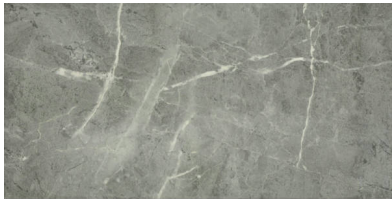

WORLD TILE

PRODUCT 10X20 CARBON

Tile | 10"x20" | Glazed Porcelain

GRAPHIC VARIETY

TECHNICAL DATA

CODE: AC65-021
NAME: 10X20 Carbon
SIZE: 10"x20"
SERIES: Regency
FINISH: Gloss
LOOK: Marble Look
FAMILY: Tile
BILLING UNIT: SF
STYLE: Classic
SUITABLE FOR: Indoor|Shower
TYPOLOGY: Glazed Porcelain
TYPE OF PIECE: Field Tile
USE: Floor and Wall