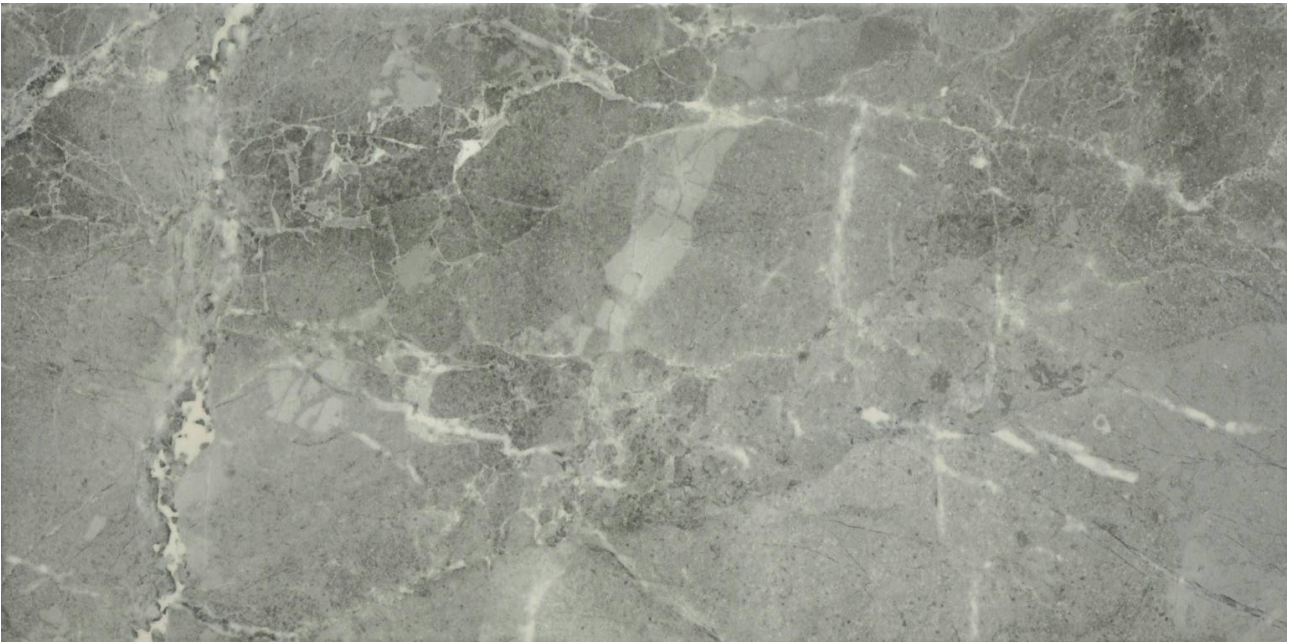

WORLD TILE

PRODUCT 10X20 CARBON

Tile | 10"x20" | Glazed Porcelain

GRAPHIC VARIETY

TECHNICAL DATA

CODE: AC65-021
NAME: 10X20 Carbon
SIZE: 10"x20"
SERIES: Regency
FINISH: Gloss
LOOK: Marble Look
FAMILY: Tile
BILLING UNIT: SF
STYLE: Classic
SUITABLE FOR: Indoor|Shower
TYPOLOGY: Glazed Porcelain
TYPE OF PIECE: Field Tile
USE: Floor and Wall