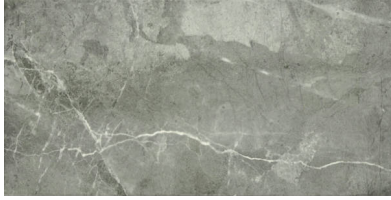

WORLD TILE

PRODUCT 10X20 CARBON

Tile | 10"x20" | Glazed Porcelain

GRAPHIC VARIETY

TECHNICAL DATA

CODE: AC65-021
NAME: 10X20 Carbon
SIZE: 10"x20"
SERIES: Regency
FINISH: Gloss
LOOK: Marble Look
FAMILY: Tile
BILLING UNIT: SF
STYLE: Classic
SUITABLE FOR: Indoor|Shower
TYPOLOGY: Glazed Porcelain
TYPE OF PIECE: Field Tile
USE: Floor and Wall