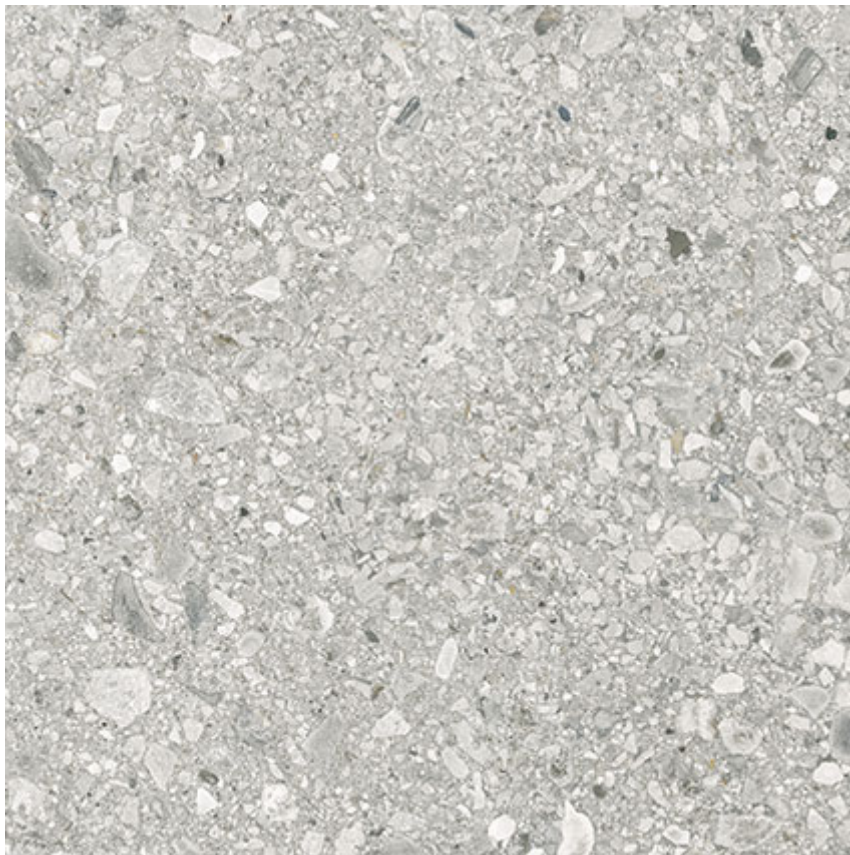

**Mohawk Tile  
and Marble**

---

# **ROYAL STONEWORKS 24X24 REGAL FOSSIL VEIN GRN**

---

Tile | 24"x24" | Porcelain

**TECHNICAL DATA**

CODE: QUSW-RF-4G  
NAME: Royal Stoneworks 24X24 Regal Fossil Vein Grn  
SIZE: 24"x24"  
SERIES: Royal Stoneworks  
FINISH: Grained  
LOOK: Stone Look  
EDGE: Rectified  
FAMILY: Tile  
FROST RESISTANCE: Yes  
SHADE VARIATION: V3  
STYLE: Contemporary  
SUITABLE FOR: Indoor|Shower  
TYPOLOGY: Porcelain  
TYPE OF PIECE: Field Tile  
USE: Floor and Wall