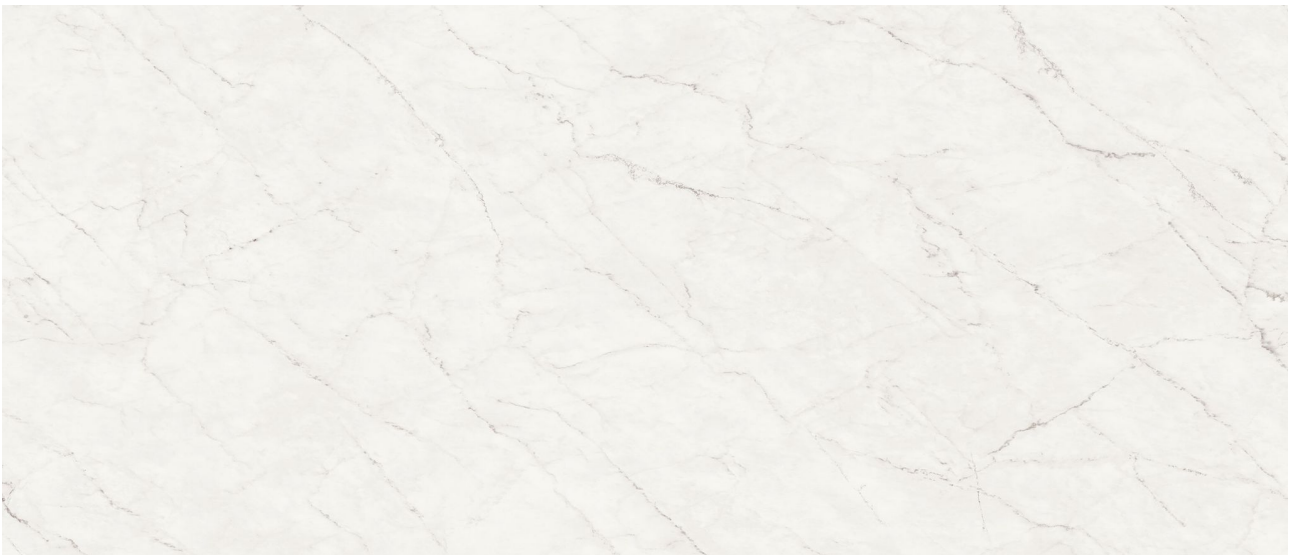

**Mohawk Tile  
and Marble**

---

**PRODUCT**

**ROYAL STONEWORKS 48X110 CLOUDSTONE  
WHITE HONED**

---

Tile | 48"x110" | Sintered Slab

**TECHNICAL DATA**

CODE: QUSW-CW-2H  
NAME: Royal Stoneworks 48X110 Cloudstone White Honed  
SIZE: 48"x110"  
SERIES: Royal Stoneworks  
FINISH: Honed  
LOOK: Stone Look  
EDGE: Rectified  
FAMILY: Tile  
FROST RESISTANCE: Yes  
STYLE: Contemporary  
SUITABLE FOR: Indoor|Shower  
TYPOLOGY: Sintered Slab  
TYPE OF PIECE: Field Tile  
USE: Floor and Wall