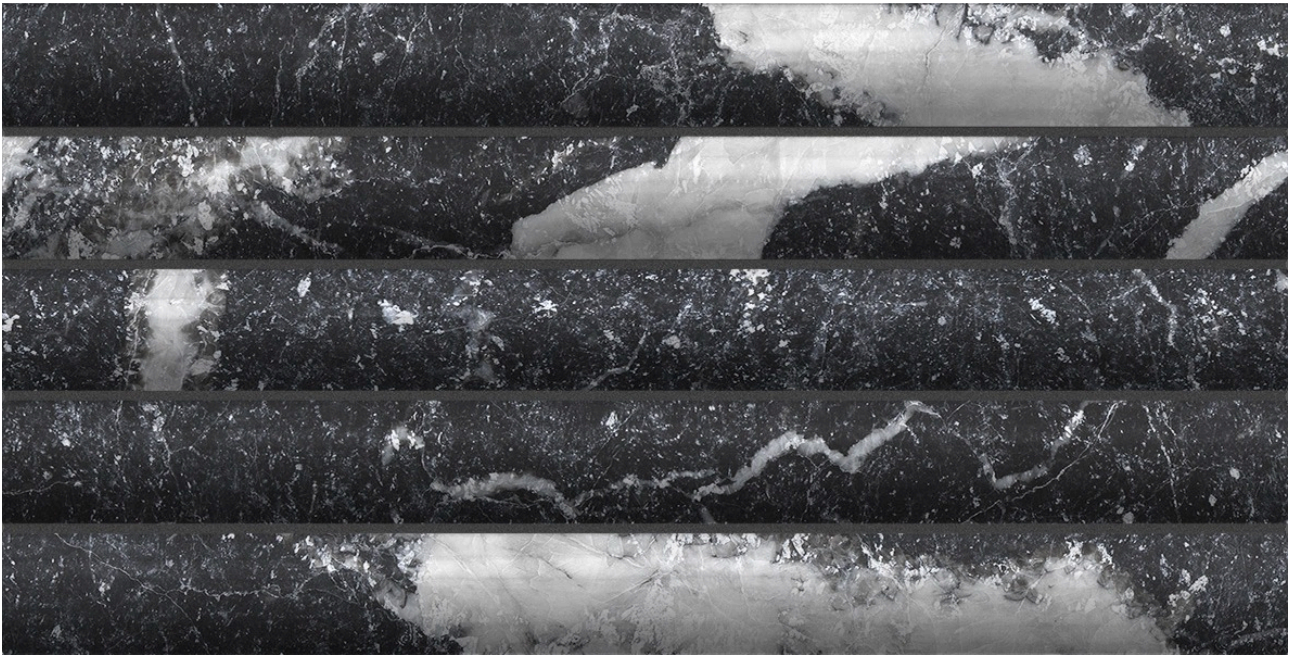

**Mohawk Tile  
and Marble**

---

**PRODUCT**  
**OBSESSION 5X10 NERO**

---

Tile | 5"x10" | Glazed Porcelain

ROOM SCENES

**TECHNICAL DATA**

CODE: QUOB-NE-2  
NAME: Obsession 5x10 Nero  
SIZE: 5"x10"  
SERIES: Obsession  
FINISH: Matt  
LOOK: Marble Look  
BREAKING STRENGTH:  $\geq 1300$  N  
CHEMICAL RESISTANCE: GA GLA GHA  
DCOF:  $> 0.42$   
FAMILY: Tile  
FROST RESISTANCE: Yes  
MOHS: 6  
PEI: 3  
R VALUE: R9  
SHADE VARIATION: V1  
STAIN RESISTANCE: 5  
STYLE: Classic  
SUITABLE FOR: Backsplash|Indoor|Shower  
TYPOLOGY: Glazed Porcelain  
THICKNESS: 9 mm  
TYPE OF PIECE: Field Tile  
USE: Wall only  
NOTES: 32 graphic variations