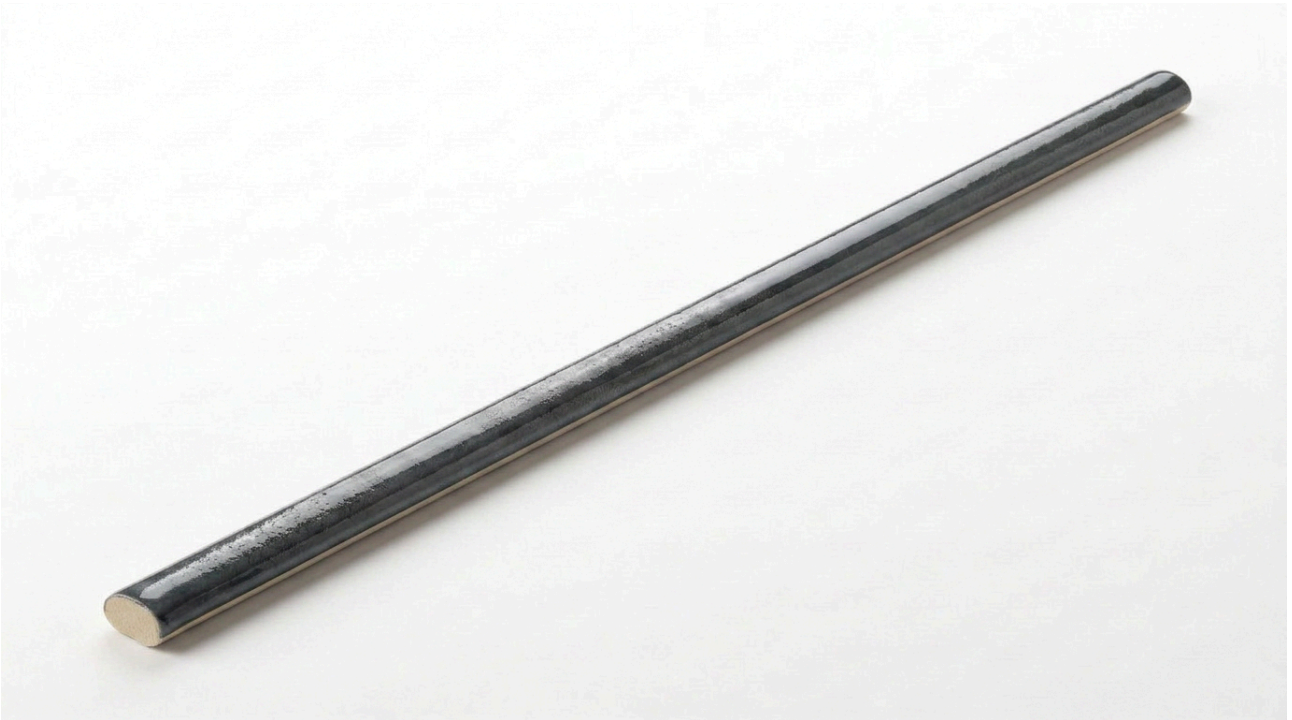

**Mohawk Tile
and Marble**

PRODUCT
ARUBA COAL GLOSS .39X9 TRIM

Tile | .39"x9" | Porcelain

TECHNICAL DATA

CODE: QUAU-CO-SBG
NAME: Aruba Coal Gloss .39x9 Trim
SIZE: .39"x9"
SERIES: Aruba
FINISH: Gloss
LOOK: Subway Tile
FAMILY: Tile
FROST RESISTANCE: Yes
PEI: 4
STYLE: Contemporary
SUITABLE FOR: Indoor| Outdoor| Pool| Backsplash| Shower
TYPOLOGY: Porcelain
TYPE OF PIECE: Trim
USE: Floor and Wall