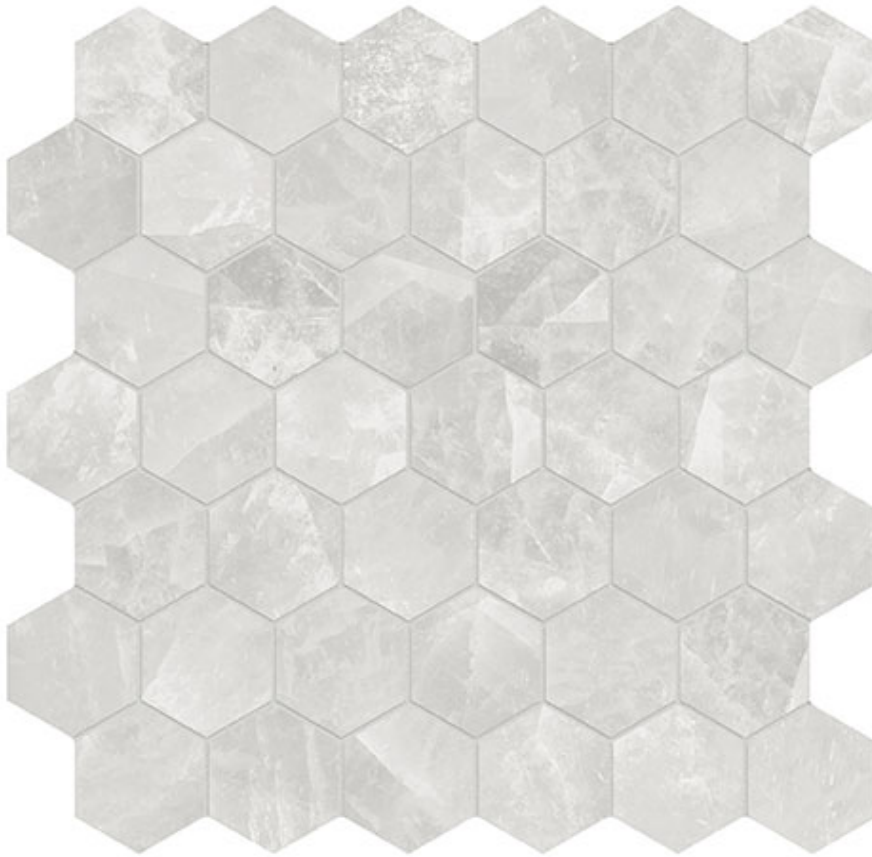

**Mohawk Tile
and Marble**

PRODUCT

ROYAL STONEWORKS 2\'' CRYSTAL LUXE HEX

Tile | 12"x12" | Porcelain

TECHNICAL DATA

CODE: QUSW-CL-HX
NAME: Royal Stoneworks 2" Crystal Luxe Hex
SIZE: 12"x12"
SERIES: Royal Stoneworks
FINISH: Honed
LOOK: Stone Look
FAMILY: Tile
MOSAIC TYPE: 2"x2"
SHADE VARIATION: V2
STYLE: Contemporary
SUITABLE FOR: Indoor|Shower
TYPOLOGY: Porcelain
TYPE OF PIECE: Mosaic
USE: Floor and Wall