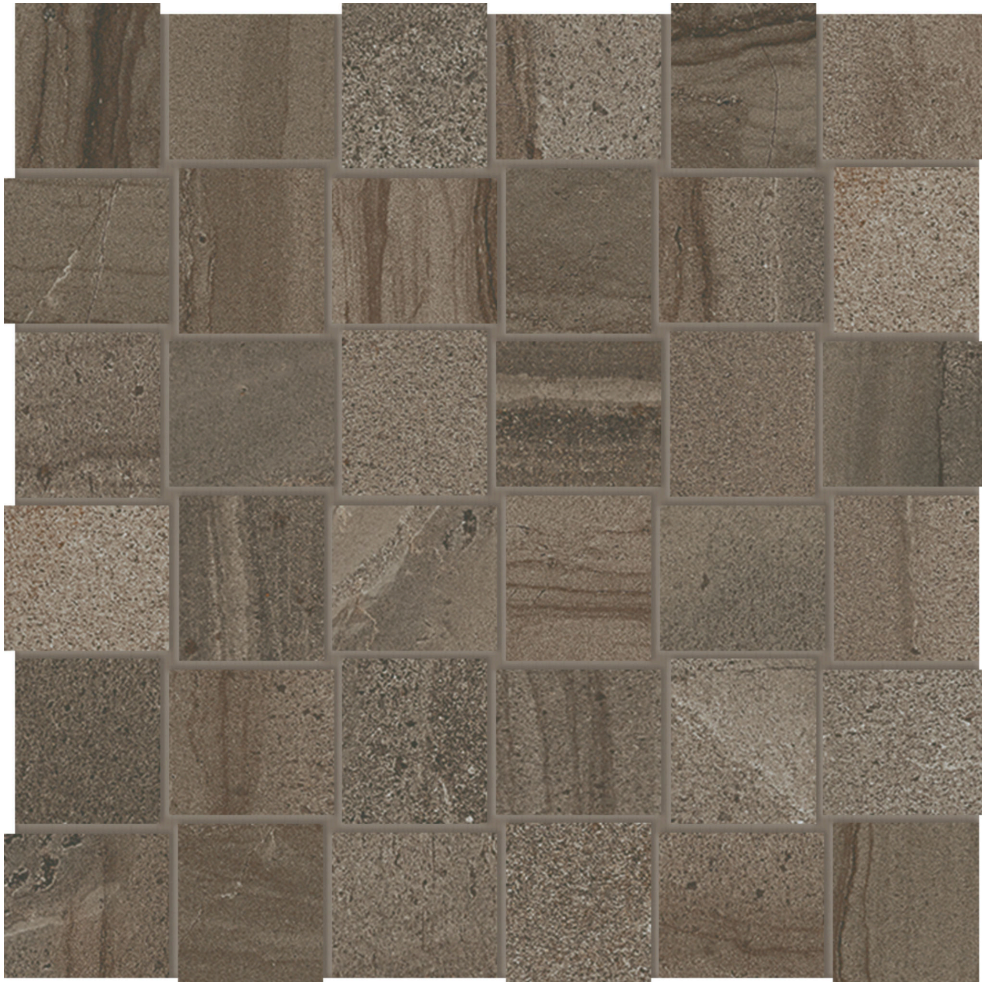

**Mohawk Tile
and Marble**

PRODUCT

ARCADIA 2X2 BASKETWEAVE LOMBARDY MATTE

Tile | 12"x12" | Glazed Porcelain

TECHNICAL DATA

CODE: QUAR-LO-2X2
NAME: Arcadia 2X2 Basketweave Lombardy Matte
SIZE: 12"x12"
SERIES: Arcadia
FINISH: Matt
LOOK: Stone Look
FAMILY: Tile
FROST RESISTANCE: Yes
MOSAIC TYPE: 2"x2"
SHADE VARIATION: V3
STYLE: Contemporary
SUITABLE FOR: Backsplash| Indoor
TYPOLOGY: Glazed Porcelain
TYPE OF PIECE: Mosaic
USE: Floor and Wall