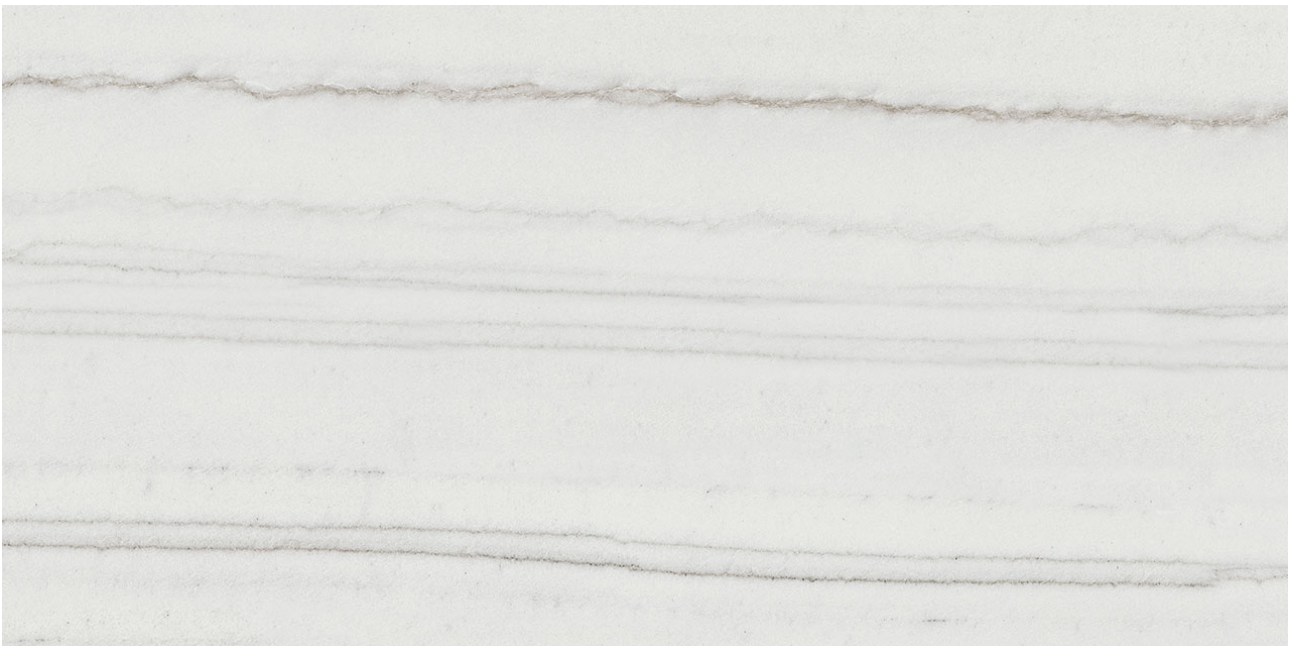

**Mohawk Tile  
and Marble**

---

**PRODUCT**

**ROYAL STONWORKS 12X24 TUSCAN WHITE  
VEIN POLISHED**

---

Tile | 12"x24" | Porcelain

**TECHNICAL DATA**

CODE: QUSW-TW-5P  
NAME: Royal Stoneworks 12X24 Tuscan White Vein Polished  
SIZE: 12"x24"  
SERIES: Royal Stoneworks  
FINISH: Polished  
LOOK: Stone Look  
EDGE: Rectified  
FAMILY: Tile  
FROST RESISTANCE: Yes  
STYLE: Contemporary  
SUITABLE FOR: Indoor|Shower  
TYPOLOGY: Porcelain  
TYPE OF PIECE: Field Tile  
USE: Floor and Wall