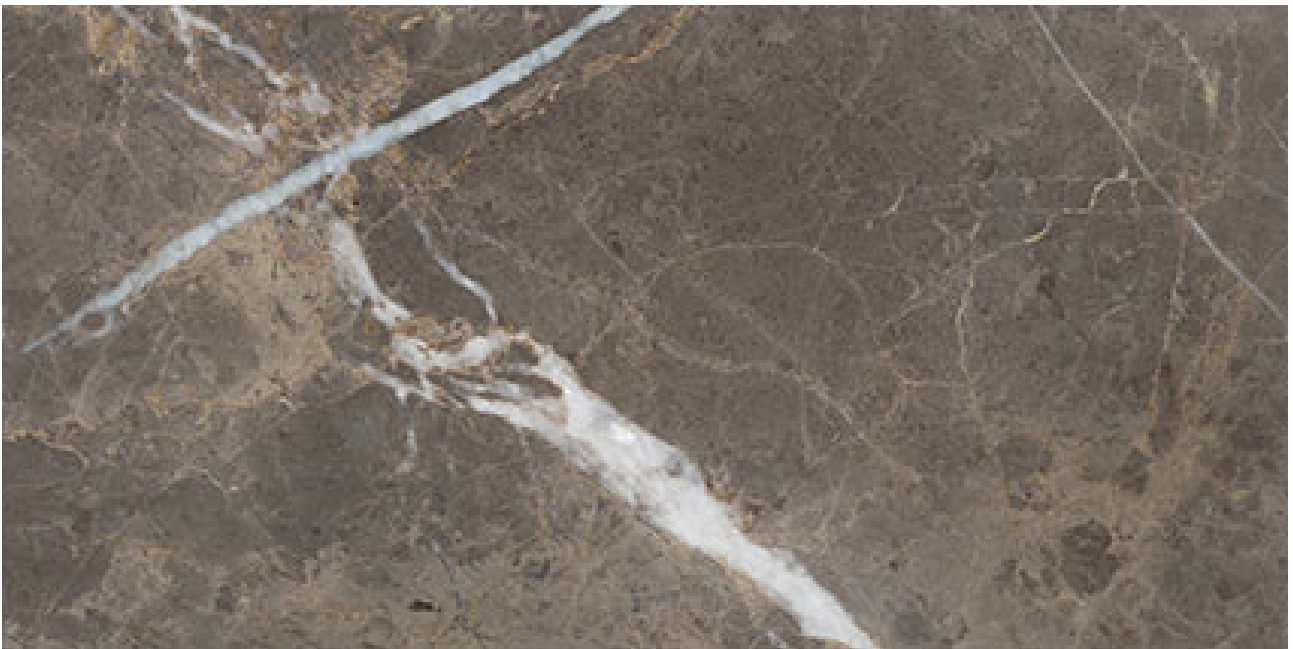

**Mohawk Tile
and Marble**

PRODUCT

**ROYAL STONWORKS 12X24 REGAL BROWN
MARBLE POLISHED**

Tile | 12"x24" | Porcelain

TECHNICAL DATA

CODE: QUSW-RM-5P
NAME: Royal Stoneworks 12X24 Regal Brown Marble Polished
SIZE: 12"x24"
SERIES: Royal Stoneworks
FINISH: Polished
LOOK: Stone Look
EDGE: Rectified
FAMILY: Tile
FROST RESISTANCE: Yes
SHADE VARIATION: V3
STYLE: Contemporary
SUITABLE FOR: Indoor|Shower
TYPOLOGY: Porcelain
TYPE OF PIECE: Field Tile
USE: Floor and Wall