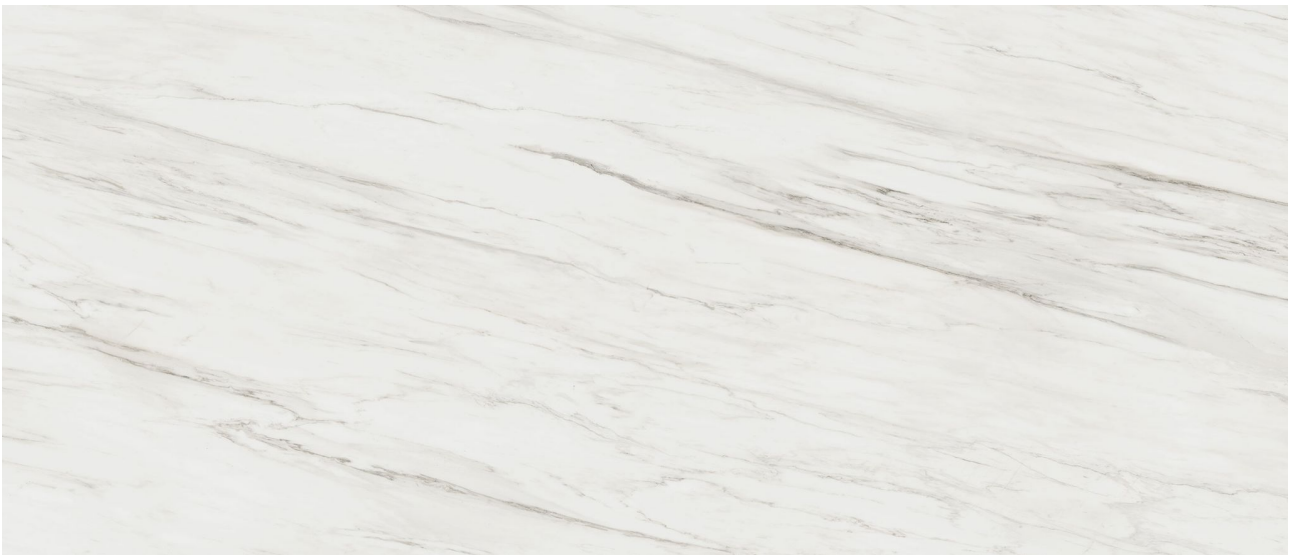

**Mohawk Tile  
and Marble**

---

**PRODUCT**

**ROYAL STONEWORKS 48X110 ITALIAN CREAM  
VEIN POLISHED**

---

Tile | 48"x110" | Sintered Slab

**TECHNICAL DATA**

CODE: QUSW-IC-2P  
NAME: Royal Stoneworks 48X110 Italian Cream Vein Polished  
SIZE: 48"x110"  
SERIES: Royal Stoneworks  
FINISH: Polished  
LOOK: Stone Look  
EDGE: Rectified  
FAMILY: Tile  
FROST RESISTANCE: Yes  
STYLE: Contemporary  
SUITABLE FOR: Indoor|Shower  
TYPOLOGY: Sintered Slab  
TYPE OF PIECE: Field Tile  
USE: Floor and Wall