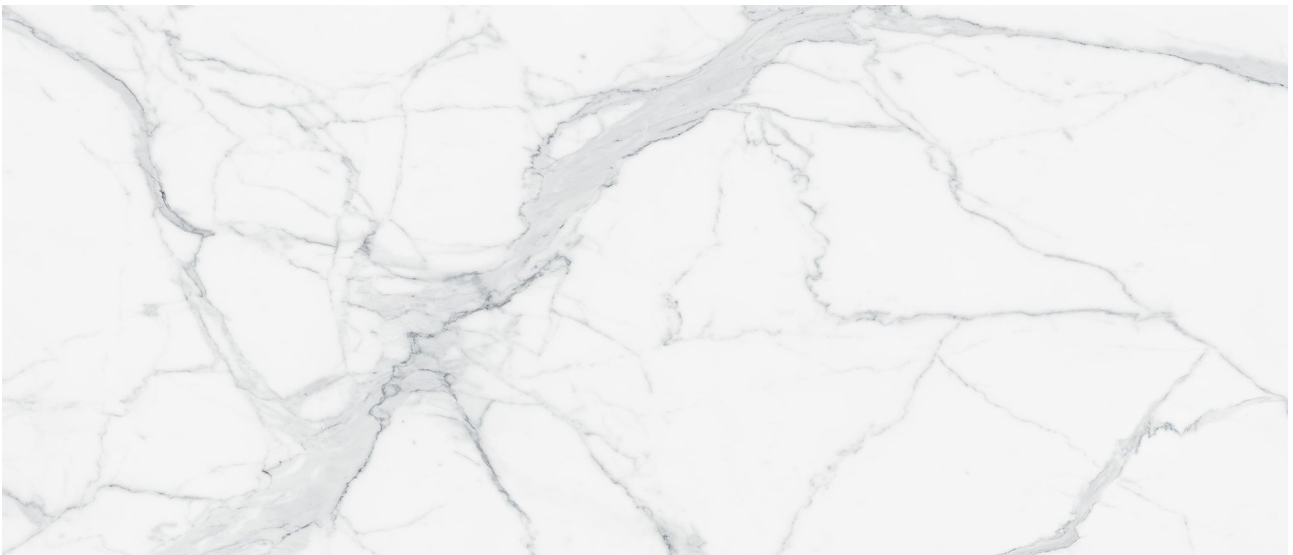

**Mohawk Tile  
and Marble**

---

**PRODUCT**

**ROYAL STONEWORKS 48X110 GRANDVEIN  
WHITE POLISHED**

---

Tile | 48"x110" | Sintered Slab

**TECHNICAL DATA**

CODE: QUSW-GV-2P  
NAME: Royal Stoneworks 48X110 Grandvein White Polished  
SIZE: 48"x110"  
SERIES: Royal Stoneworks  
FINISH: Polished  
LOOK: Stone Look  
EDGE: Rectified  
FAMILY: Tile  
FROST RESISTANCE: Yes  
SHADE VARIATION: V3  
STYLE: Contemporary  
SUITABLE FOR: Indoor|Shower  
TYPOLOGY: Sintered Slab  
TYPE OF PIECE: Field Tile  
USE: Floor and Wall