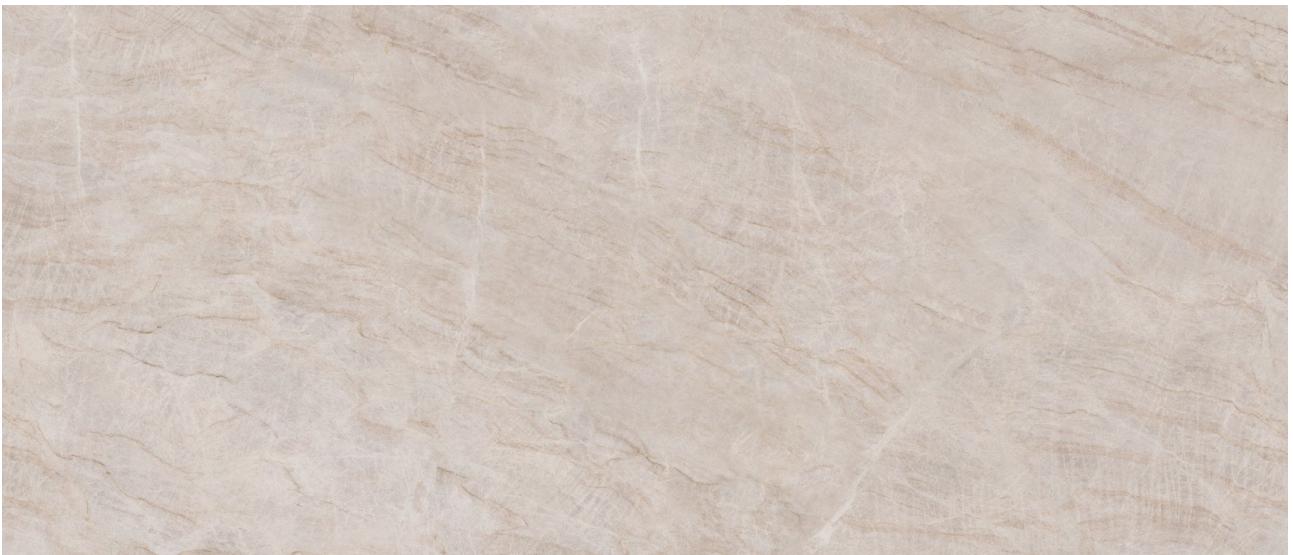

**Mohawk Tile
and Marble**

PRODUCT
ROYAL STONEWORKS 48X110 TAJ MAHAL
CLASSIC HONED

Tile | 48"x110" | Sintered Slab

TECHNICAL DATA

CODE: QUSW-TM-2H
NAME: Royal Stoneworks 48X110 Taj Mahal Classic Honed
SIZE: 48"x110"
SERIES: Royal Stoneworks
FINISH: Honed
LOOK: Stone Look
EDGE: Rectified
FAMILY: Tile
FROST RESISTANCE: Yes
SHADE VARIATION: V2
STYLE: Contemporary
SUITABLE FOR: Indoor|Shower
TYPOLOGY: Sintered Slab
TYPE OF PIECE: Field Tile
USE: Floor and Wall