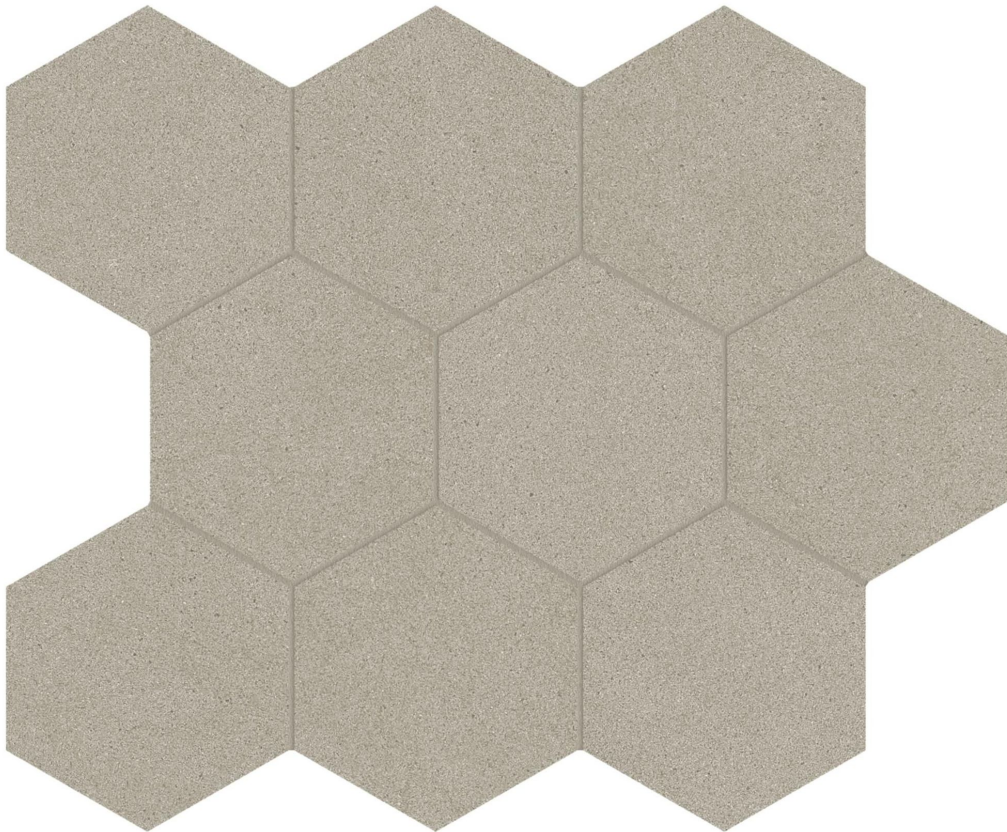

**Mohawk Tile
and Marble**

PRODUCT
SERENA 4\'' HEX VALLEY

Tile | 10.5"x12" | Porcelain

TECHNICAL DATA

CODE: AC8510-00300

NAME: Serena 4" Hex Valley

SIZE: 10.5"x12"

SERIES: Serena

FINISH: Organic Matte

LOOK: Stone Look

EDGE: Rectified

FAMILY: Tile

STYLE: Contemporary

SUITABLE FOR: Indoor| Outdoor

TYPOLOGY: Porcelain

TYPE OF PIECE: Mosaic

USE: Floor and Wall

NOTES: This product is special order and cannot be cancelled, returned, or refunded.

PACKING

Size	Product type	BOX			PALLET		
		pcs	sqft	lb	boxes	sqft	lb
10.5"x12"	Mosaic	10	7.86		45		