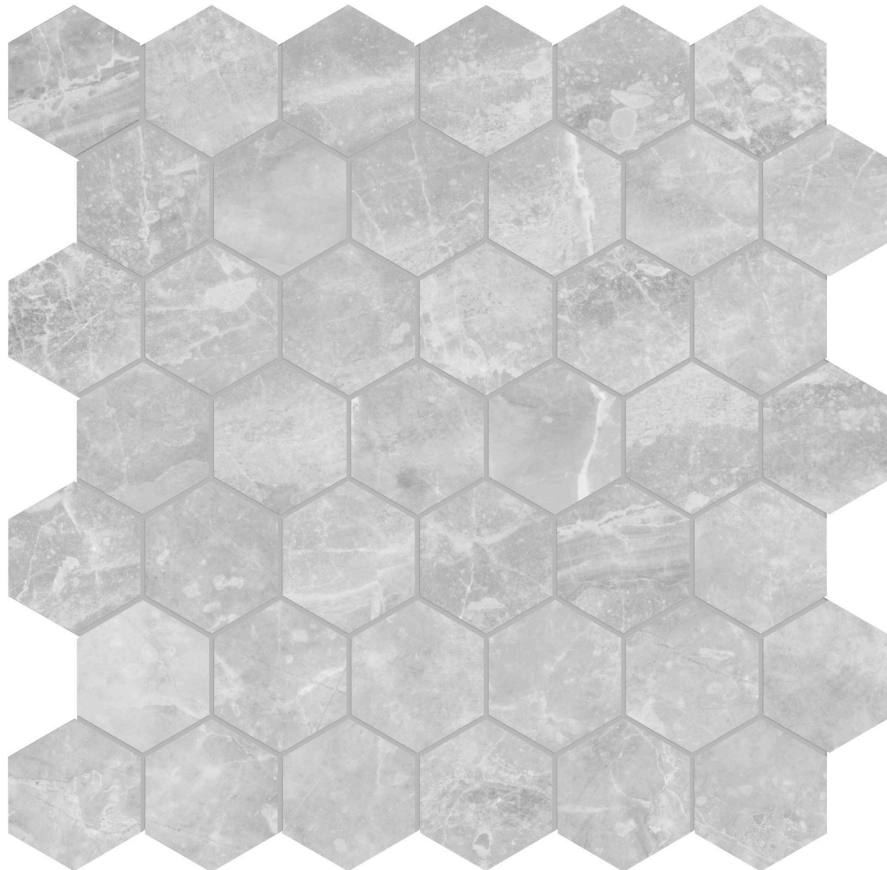

**Mohawk Tile
and Marble**

PRODUCT

PLATA PERLA GRIGIA 2 HEXAGON POLISHED

Tile | 12"x12" | Glazed Porcelain

TECHNICAL DATA

CODE: AC4501-04130

NAME: Plata Perla Grigia 2 Hexagon Polished

SIZE: 12"x12"

SERIES: Plata

FINISH: Polished

LOOK: Marble Look

BREAKING STRENGTH: $\geq 380 \geq 1600$

CHEMICAL RESISTANCE: CLASS A

DCOF: < 0.42

FAMILY: Tile

FROST RESISTANCE: Yes

PEI: 4

SHADE VARIATION: V2

SUITABLE FOR: Indoor| Outdoor

TPOLOGY: Glazed Porcelain

THICKNESS: 8.5mm

TYPE OF PIECE: Mosaic

USE: Floor and Wall

NOTES: This product is special order and cannot be cancelled, returned, or refunded.