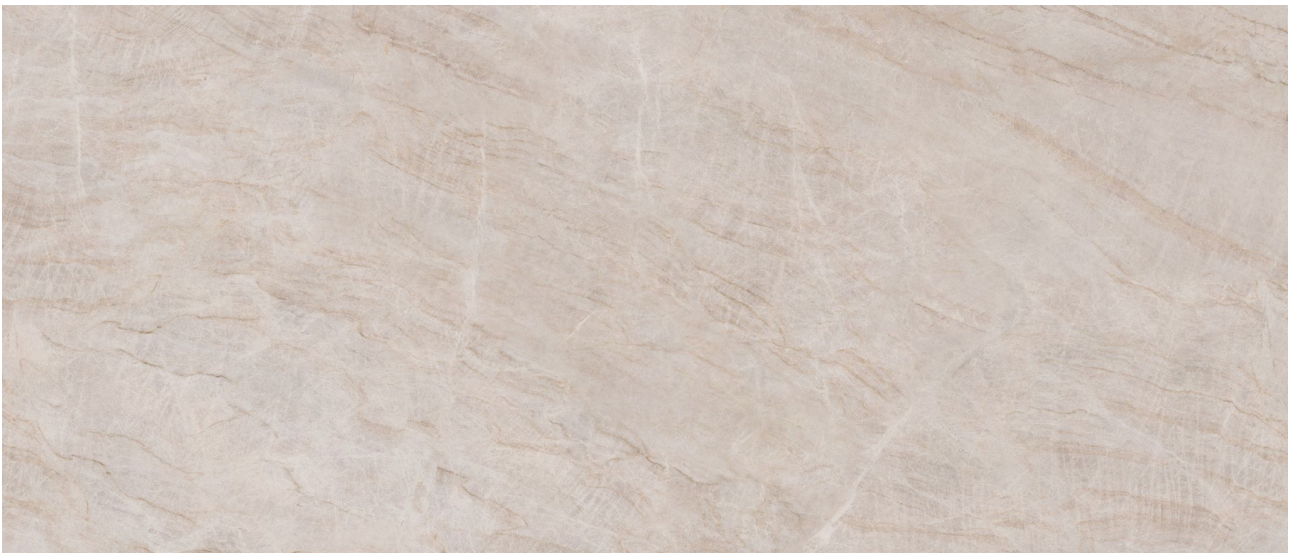

**Mohawk Tile
and Marble**

PRODUCT

ROYAL STONEWORKS 48X110 TAJ MAHAL CLASSIC POLISHED

Tile | 48"x110" | Sintered Slab

TECHNICAL DATA

CODE: QUSW-TM-2P
NAME: Royal Stoneworks 48X110 Taj Mahal Classic Polished
SIZE: 48"x110"
SERIES: Royal Stoneworks
FINISH: Polished
LOOK: Stone Look
EDGE: Rectified
FAMILY: Tile
FROST RESISTANCE: Yes
SHADE VARIATION: V2
STYLE: Contemporary
SUITABLE FOR: Indoor|Shower
TYPOLOGY: Sintered Slab
TYPE OF PIECE: Field Tile
USE: Floor and Wall