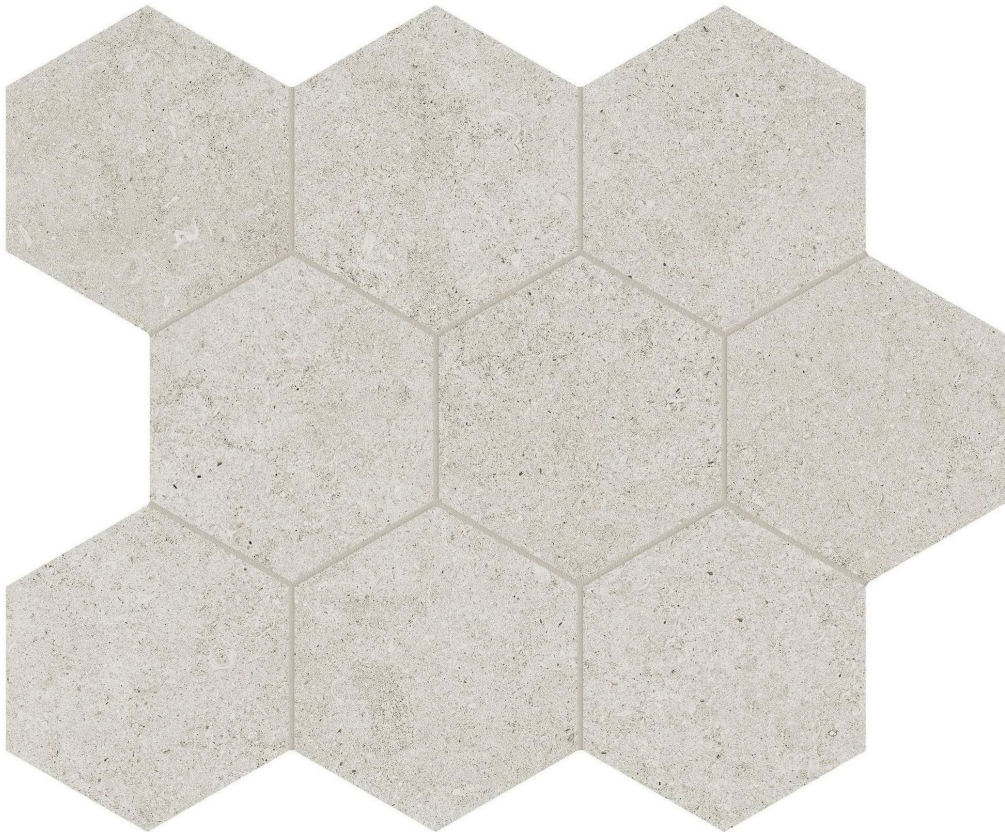

**Mohawk Tile  
and Marble**

---

**PRODUCT**

**LITHOFORM 4\'' HEX CROSSCUT DUNES**

---

Tile | 10.5"x12" | Porcelain

**TECHNICAL DATA**

CODE: AC8510-00310

NAME: Lithoform 4'' Hex Crosscut Dunes

SIZE: 10.5''x12''

SERIES: Lithoform

FINISH: Organic Matte

LOOK: Stone Look

EDGE: Rectified

FAMILY: Tile

STYLE: Contemporary

SUITABLE FOR: Indoor| Outdoor

TYPOLOGY: Porcelain

TYPE OF PIECE: Mosaic

USE: Floor and Wall

NOTES: This product is special order and cannot be cancelled, returned, or refunded.

**PACKING**

Size	Product type	BOX			PALLET		
		pcs	sqft	lb	boxes	sqft	lb
10.5"x12"	Mosaic	10	7.86		45		