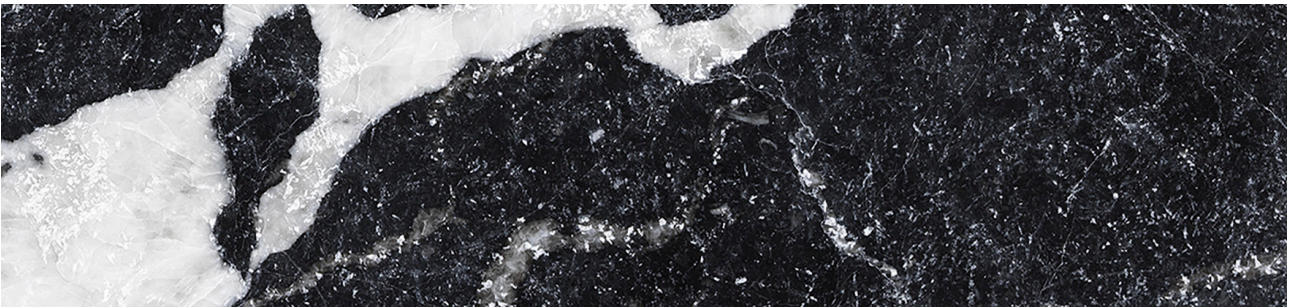

**Mohawk Tile
and Marble**

PRODUCT
OBSESSION 2.5X10 NERO

Tile | 2.5"x10" | Glazed Porcelain

GRAPHIC VARIETY

ROOM SCENES

TECHNICAL DATA

CODE: QUOB-NE-1
NAME: Obsession 2.5x10 Nero
SIZE: 2.5"x10"
SERIES: Obsession
FINISH: Matt
LOOK: Marble Look
BREAKING STRENGTH: ≥ 1300 N
CHEMICAL RESISTANCE: GA GLA GHA
DCOF: > 0.42
FAMILY: Tile
FROST RESISTANCE: Yes
MOHS: 6
PEI: 3
R VALUE: R9
SHADE VARIATION: V1
STAIN RESISTANCE: 5
STYLE: Classic
SUITABLE FOR: Backsplash|Indoor|Shower
TYPOLOGY: Glazed Porcelain
THICKNESS: 9 mm
TYPE OF PIECE: Field Tile
USE: Floor and Wall
NOTES: 1 square metre of graphic variations