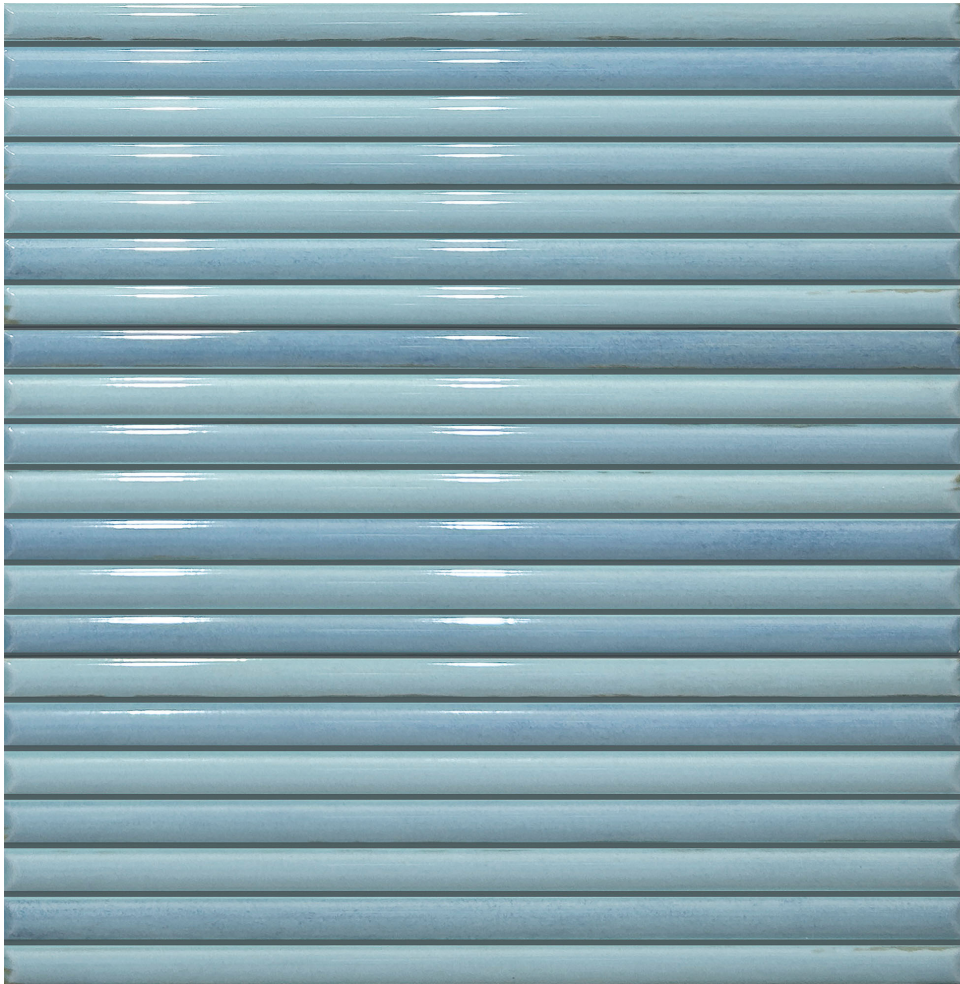

**Mohawk Tile  
and Marble**

---

**PRODUCT**  
**SAUSALITO 5X13 SKY**

---

Tile | 5"x13" | Glazed Ceramic

ROOM SCENES

**TECHNICAL DATA**

CODE: QUSL-SK-W1  
NAME: Sausalito 5X13 Sky  
SIZE: 5"x13"  
SERIES: Sausalito  
FINISH: Gloss  
LOOK: Relieves  
FAMILY: Tile  
STYLE: Contemporary  
SUITABLE FOR: Indoor|Shower  
TYPOLOGY: Glazed Ceramic  
TYPE OF PIECE: Field Tile  
USE: Wall only