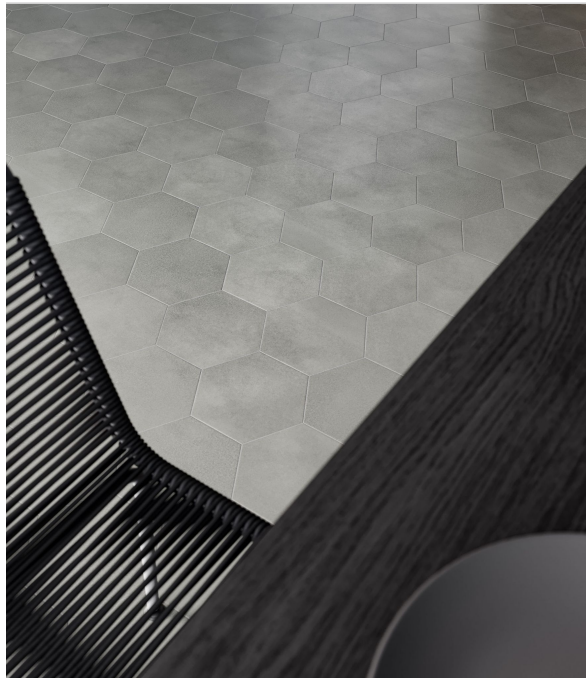

ROOM SCENES