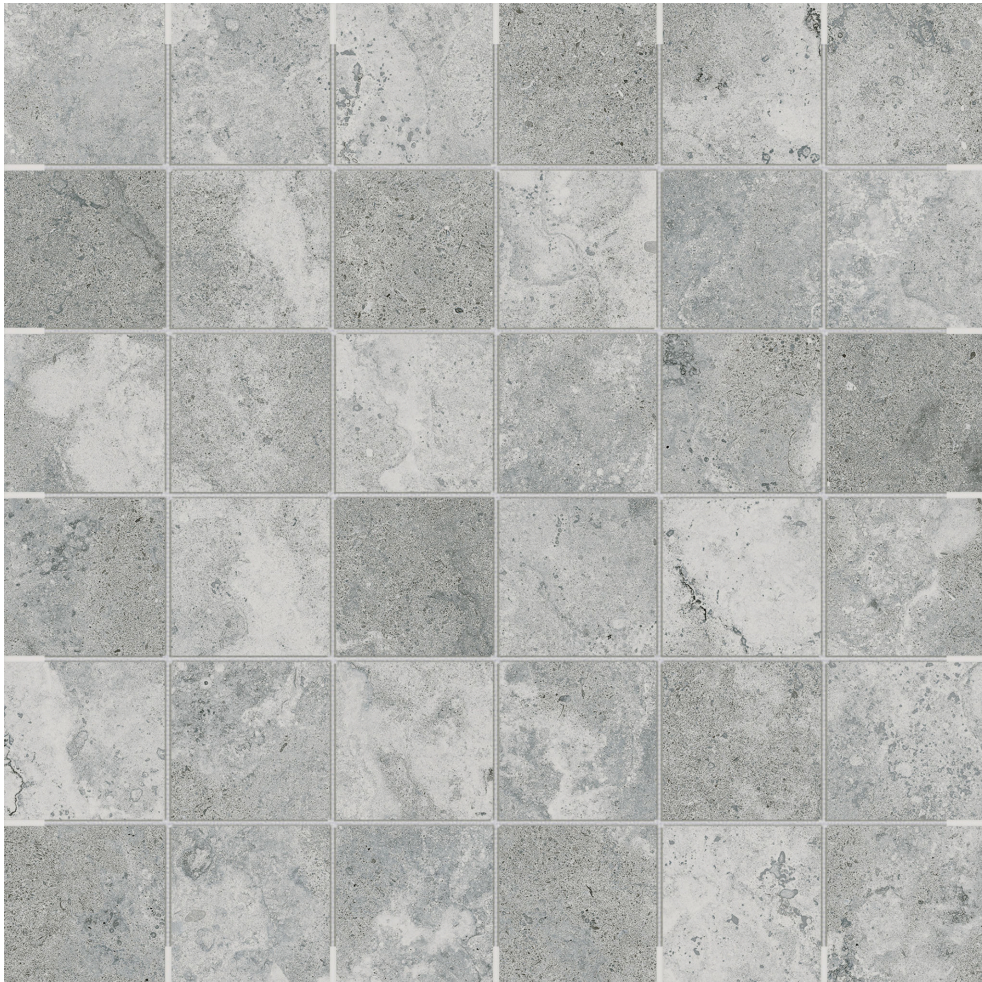

**Mohawk Tile
and Marble**

PRODUCT
VENETA 2X2 ARGENTO

Tile | 12"x12" | Glazed Porcelain

TECHNICAL DATA

CODE: AC4501-02980

NAME: Veneta 2x2 Argento

SIZE: 12"x12"

SERIES: Veneta

FINISH: Matte

LOOK: Stone Look

BREAKING STRENGTH: $\geq 300 \geq 1300$

CHEMICAL RESISTANCE: CLASS A

DCOF: ≥ 0.65

FAMILY: Tile

FROST RESISTANCE: Yes

SHADE VARIATION: V3

SUITABLE FOR: Indoor| Outdoor

TPOLOGY: Glazed Porcelain

THICKNESS: 8.5mm

TYPE OF PIECE: Mosaic

USE: Floor and Wall

NOTES: This product is special order and cannot be cancelled, returned, or refunded.

PACKING