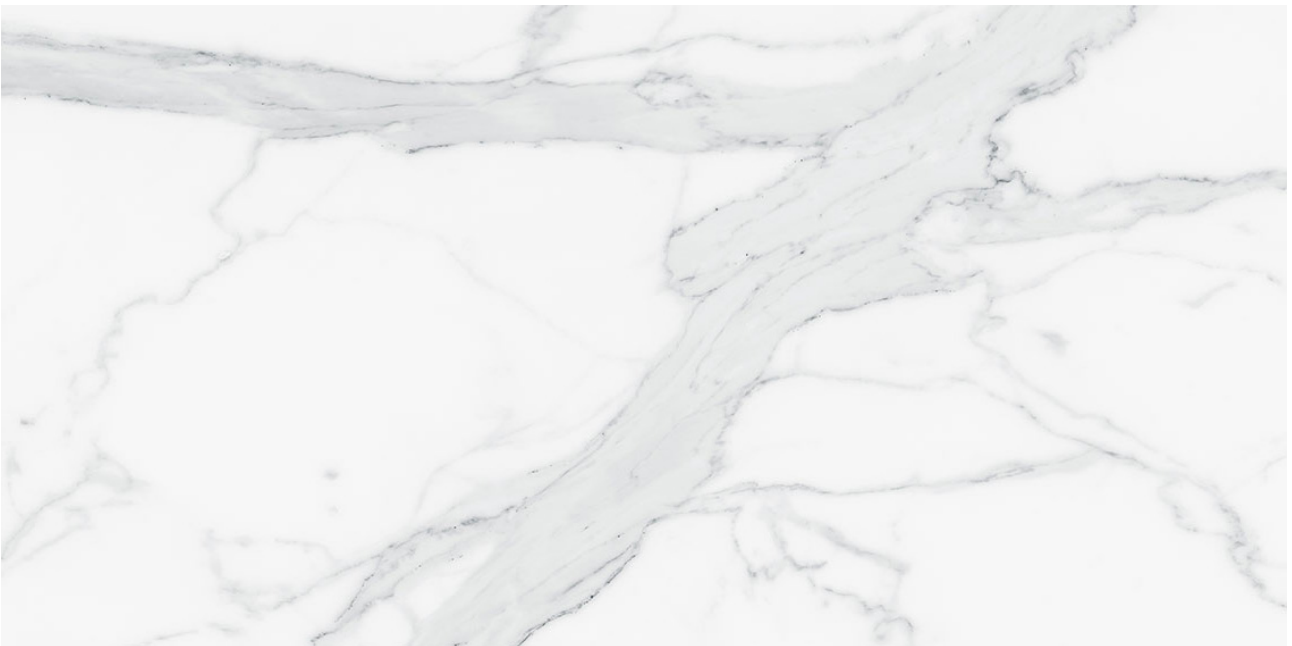

**Mohawk Tile
and Marble**

PRODUCT

ROYAL STONWORKS 24X48 GRANDVEIN WHITE HONED

Tile | 24"x48" | Porcelain

ROOM SCENES

TECHNICAL DATA

CODE: QUSW-GV-6H

NAME: Royal Stoneworks 24X48 Grandvein White Honed

SIZE: 24"x48"

SERIES: Royal Stoneworks

FINISH: Honed

LOOK: Stone Look

EDGE: Rectified

FAMILY: Tile

FROST RESISTANCE: Yes

SHADE VARIATION: V3

STYLE: Contemporary

SUITABLE FOR: Indoor|Shower

TPOLOGY: Porcelain

TYPE OF PIECE: Field Tile

USE: Floor and Wall

PACKING

Size	Product type	BOX			PALLET		
		pcs	sqft	lb	boxes	sqft	lb
24"x48"	Field Tile	2	15.39		32		