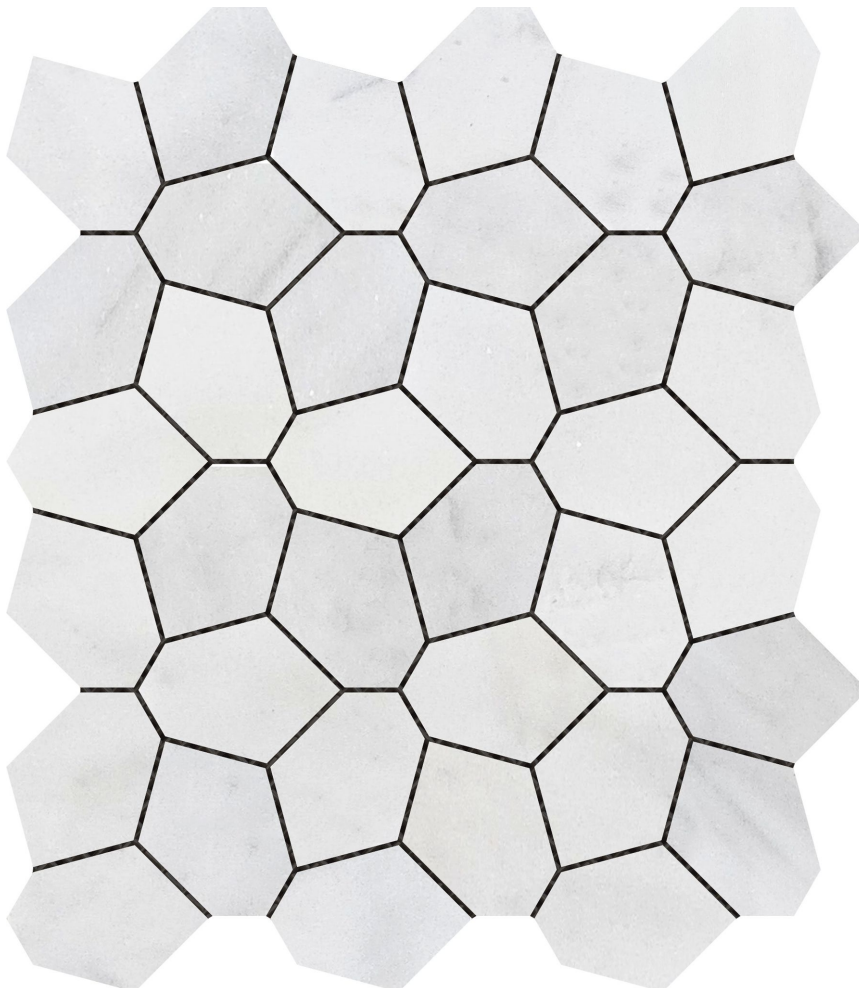

**Mohawk Tile  
and Marble**

---

# **IRREGULAR HEXAGON WHITE GREY MARBLE**

---

Tile | 10"x11" | Marble

## ROOM SCENES

**TECHNICAL DATA**

CODE: RVCHAWM221  
NAME: Irregular Hexagon White Grey Marble  
SIZE: 10"x11"  
SERIES: Chelsea Collection  
LOOK: Multi-Look Mosaics  
FAMILY: Tile  
SUITABLE FOR: Backsplash,Indoor,Outdoor,Shower  
TYPOLOGY: Marble  
TYPE OF PIECE: Mosaic  
USE: Floor and Wall