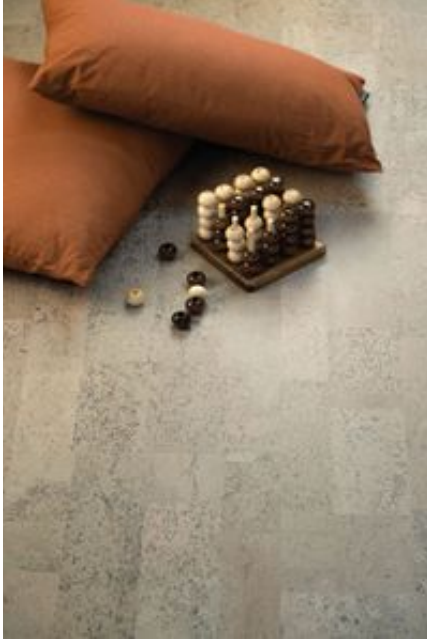

**Mohawk Tile
and Marble**

PRODUCT
CORK CLICK COMINO

Waterproof Flooring | 12"x48,6" | HDF

DETAILS

ROOM SCENES

TECHNICAL DATA

CODE: LCCORK202002

NAME: Cork Click Comino

SIZE: 12"x48,6"

SERIES: True Earth Cork Click

FINISH: Matt

LOOK: Wood Look

CLICK SYSTEM: UNICLIC system

COMMERCIAL WARRANTY: Class 33

CORE BOARD THICKNESS: 7 mm

FAMILY: Waterproof Flooring

PAD THICKNESS: 1 mm

PAD TYPE: Cork Underlayment

RESIDENTIAL WARRANTY: Class 23

STYLE: Contemporary

SUITABLE FOR: Indoor

SURFACE TEXTURE: Cork

TYPOLOGY: HDF

TYPE OF PIECE: Field Tile