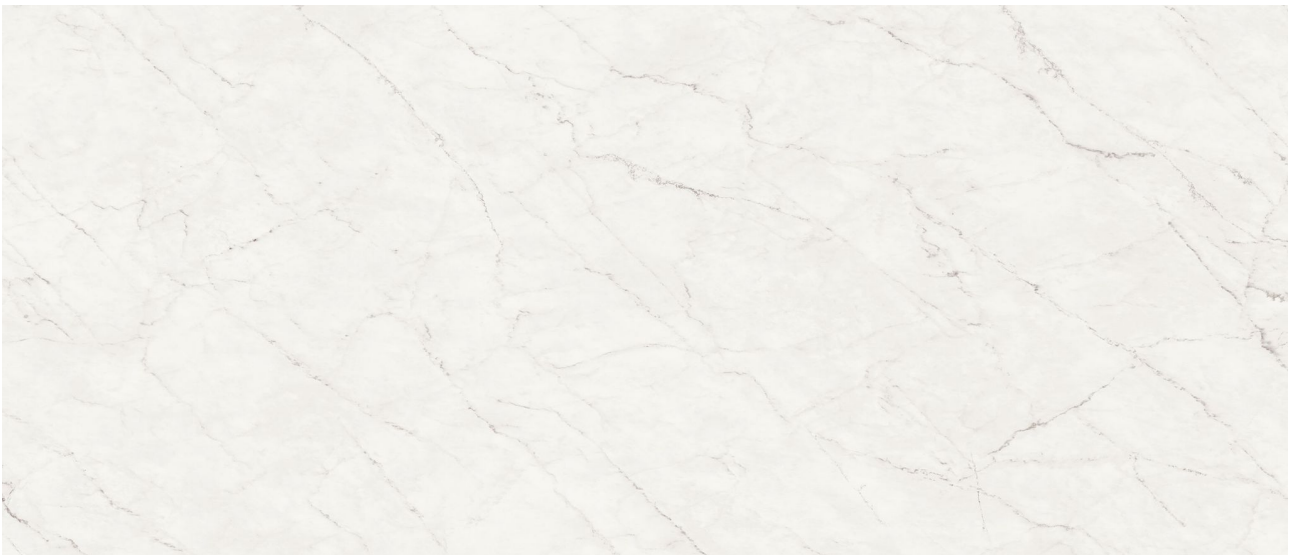

**Mohawk Tile
and Marble**

PRODUCT

**ROYAL STONEWORKS 48X110 CLOUDSTONE
WHITE POLISHED**

Tile | 48"x110" | Sintered Slab

TECHNICAL DATA

CODE: QUSW-CW-2P
NAME: Royal Stoneworks 48X110 Cloudstone White Polished
SIZE: 48"x110"
SERIES: Royal Stoneworks
FINISH: Polished
LOOK: Stone Look
EDGE: Rectified
FAMILY: Tile
FROST RESISTANCE: Yes
STYLE: Contemporary
SUITABLE FOR: Indoor|Shower
TYPOLOGY: Sintered Slab
TYPE OF PIECE: Field Tile
USE: Floor and Wall