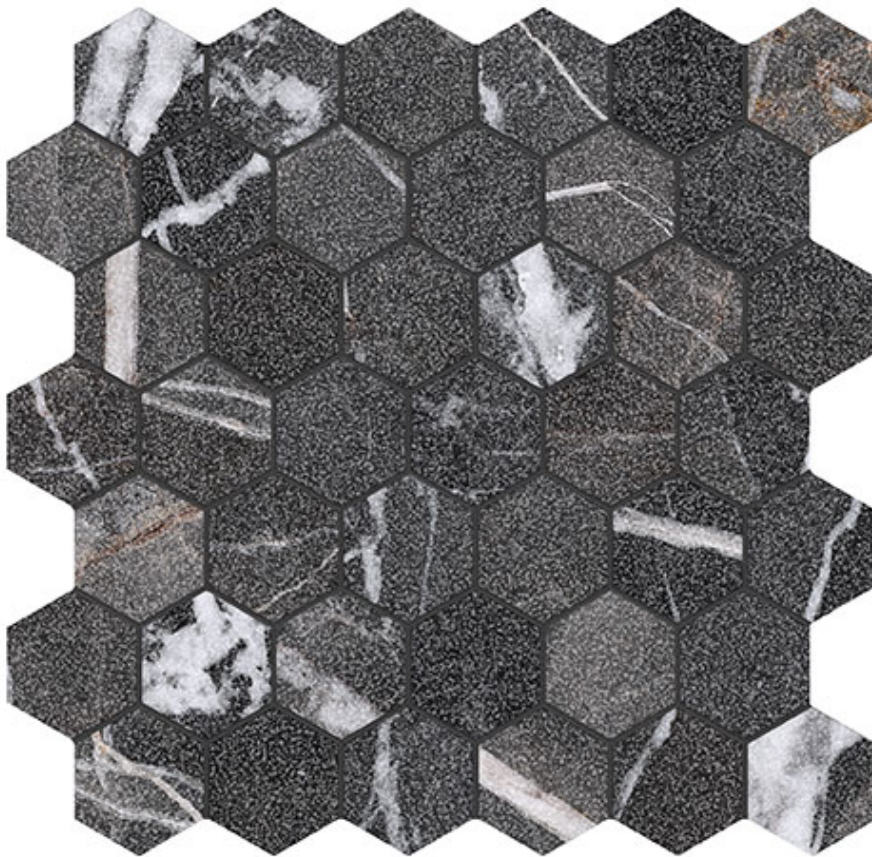

**Mohawk Tile  
and Marble**

---

**PRODUCT**

**ROYAL STONEWORKS 2\" REGAL BLACK VEIN  
HEX**

---

Tile | 12"x12" | Porcelain

**TECHNICAL DATA**

CODE: QUSW-RV-HX  
NAME: Royal Stoneworks 2" Regal Black Vein Hex  
SIZE: 12"x12"  
SERIES: Royal Stoneworks  
FINISH: Vintage  
LOOK: Stone Look  
FAMILY: Tile  
MOSAIC TYPE: 2"x2"  
STYLE: Contemporary  
SUITABLE FOR: Indoor|Shower  
TYPOLOGY: Porcelain  
TYPE OF PIECE: Mosaic  
USE: Floor and Wall