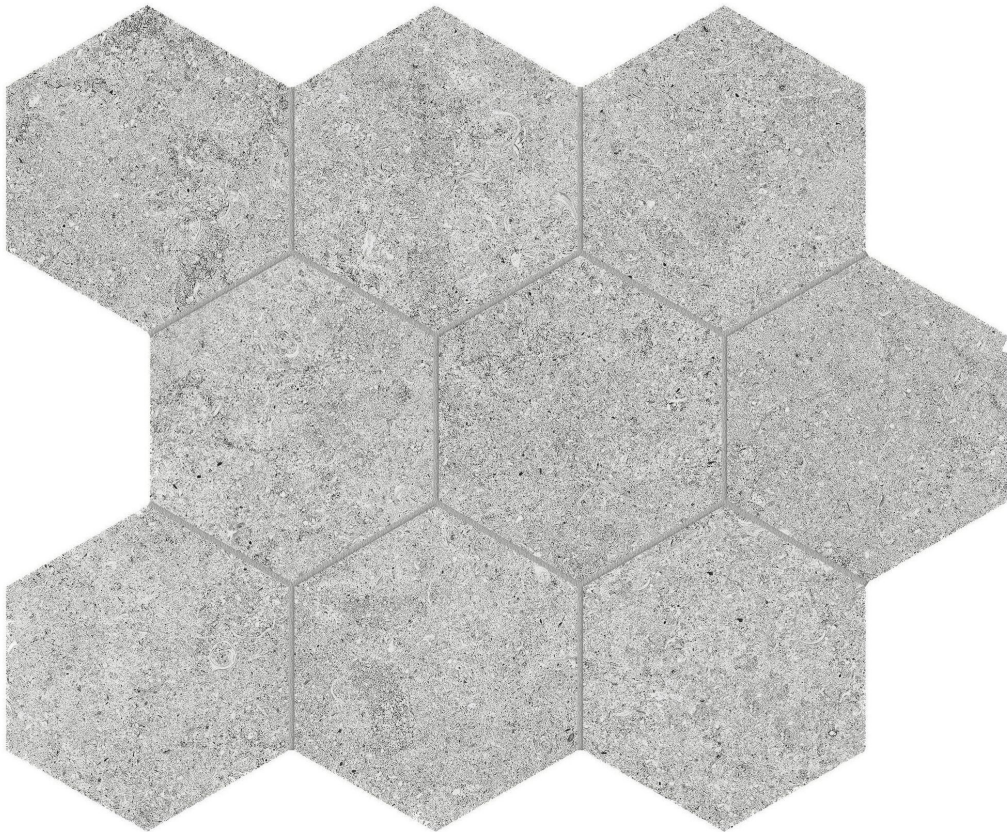

**Mohawk Tile
and Marble**

PRODUCT

LITHOFORM 4\"/>

Tile | 10.5"x12" | Porcelain

TECHNICAL DATA

CODE: AC8510-00340

NAME: Lithoform 4" Hex Crosscut Twilight

SIZE: 10.5"x12"

SERIES: Lithoform

FINISH: Organic Matte

LOOK: Stone Look

EDGE: Rectified

FAMILY: Tile

STYLE: Contemporary

SUITABLE FOR: Indoor| Outdoor

TYPOLOGY: Porcelain

TYPE OF PIECE: Mosaic

USE: Floor and Wall

NOTES: This product is special order and cannot be cancelled, returned, or refunded.

PACKING

Size	Product type	BOX			PALLET		
		pcs	sqft	lb	boxes	sqft	lb
10.5"x12"	Mosaic	10	7.86		45		